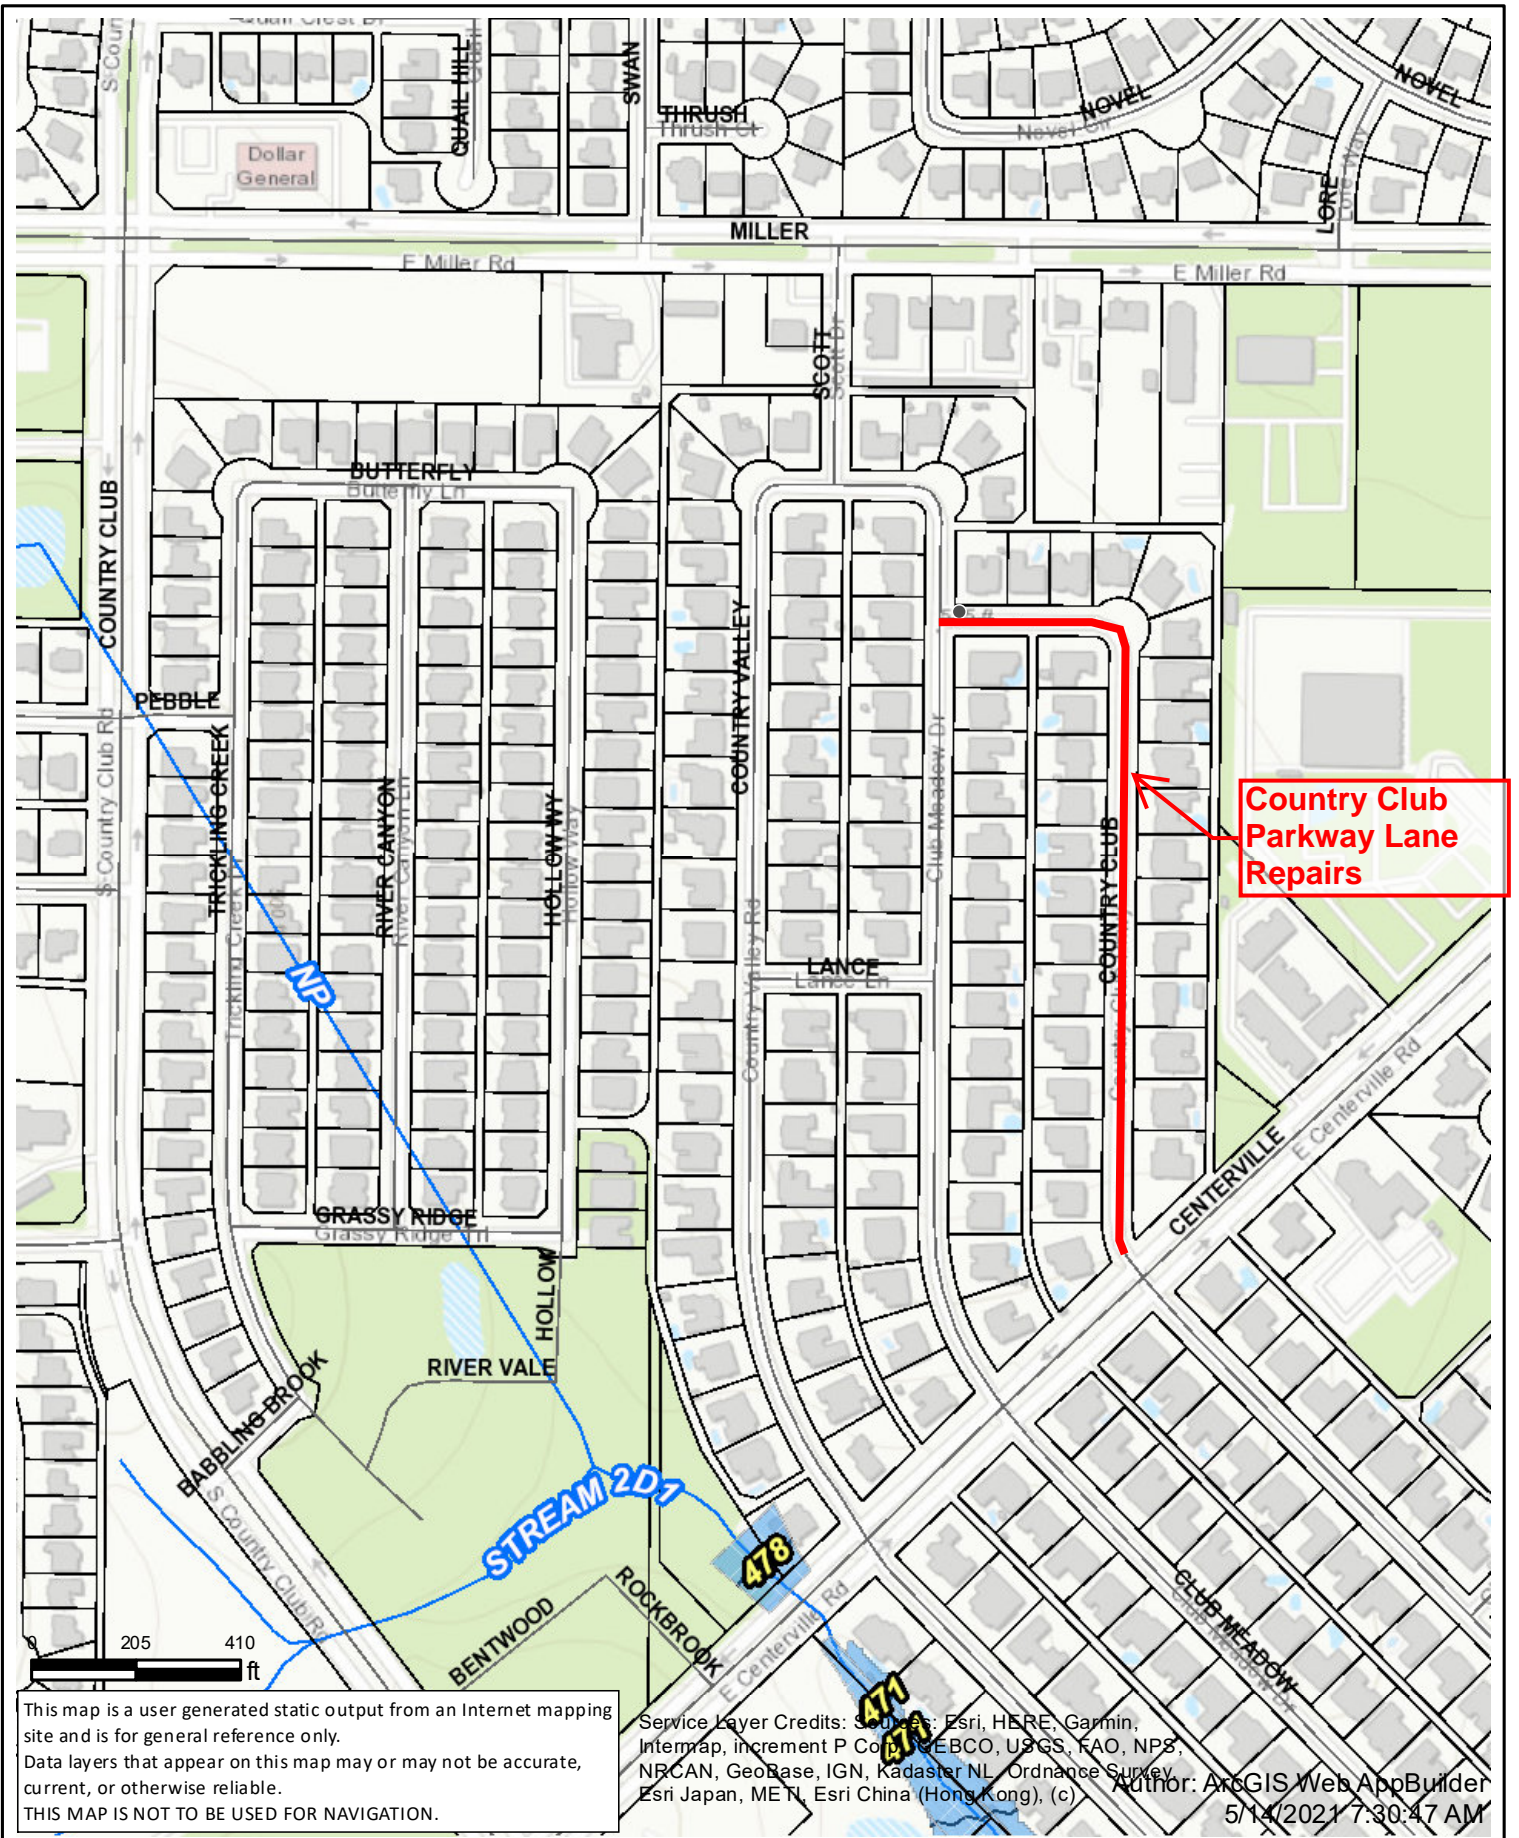

# Country Club Parkway (N)

**Country Club  
Parkway Lane  
Repairs**

This map is a user generated static output from an Internet mapping site and is for general reference only. Data layers that appear on this map may or may not be accurate, current, or otherwise reliable. THIS MAP IS NOT TO BE USED FOR NAVIGATION.

Service Layer Credits: Sources: Esri, HERE, Garmin, Intermap, increment P Corp., GEBCO, USGS, FAO, NPS, NRCAN, GeoBase, IGN, Kadaster NL, Ordnance Survey, Esri Japan, METI, Esri China (Hong Kong), (c) Author: ArcGIS Web AppBuilder 5/14/2021 7:30:47 AM