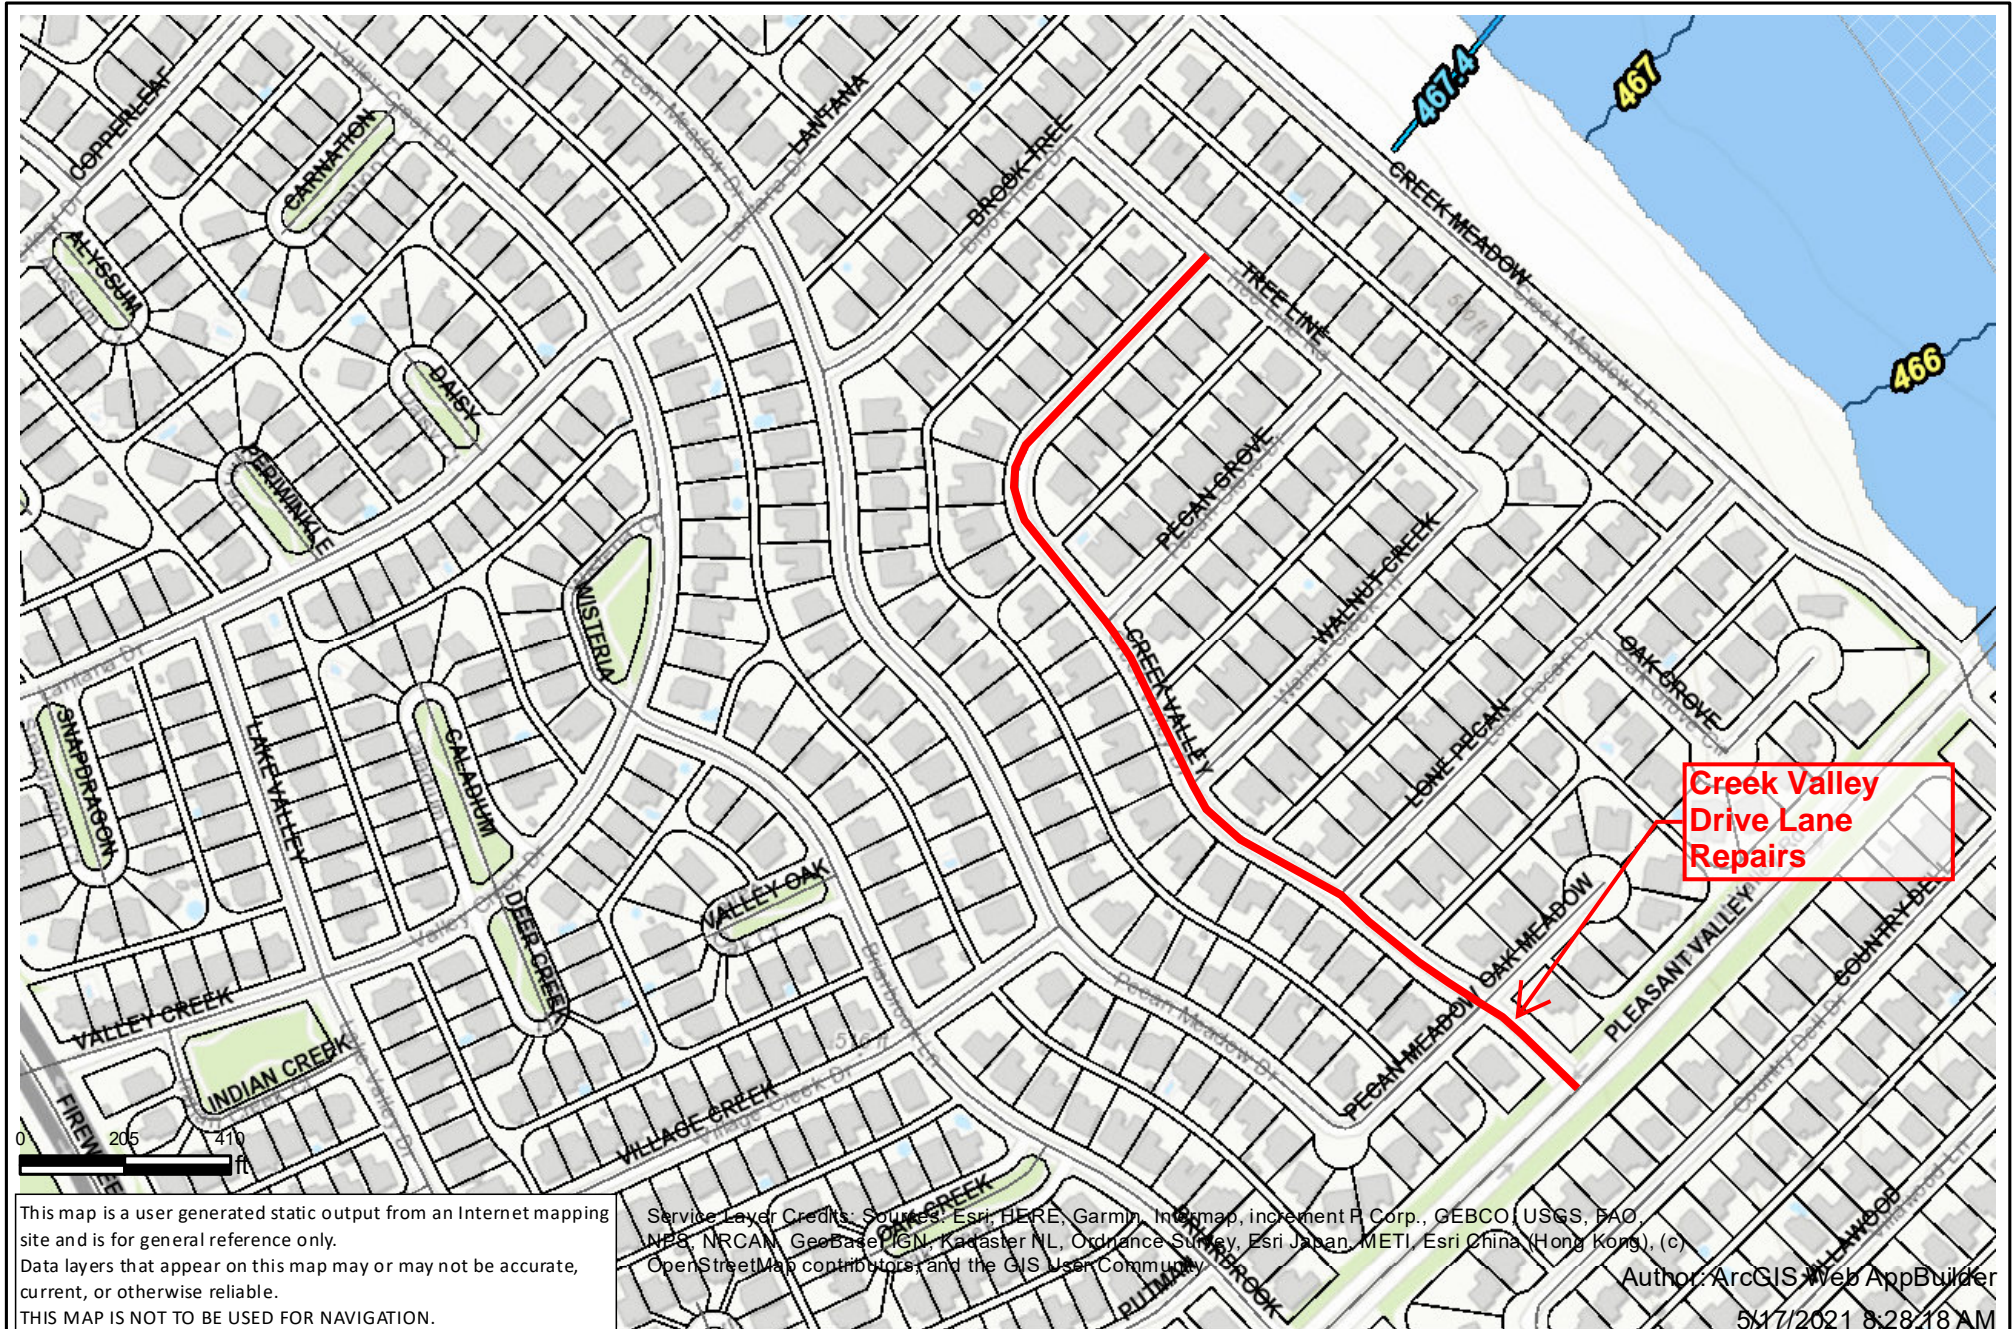

# Creek Valley (Tree Line Rd to Pleasant Valley Rd)

**Creek Valley  
Drive Lane  
Repairs**

This map is a user generated static output from an Internet mapping site and is for general reference only. Data layers that appear on this map may or may not be accurate, current, or otherwise reliable. THIS MAP IS NOT TO BE USED FOR NAVIGATION.