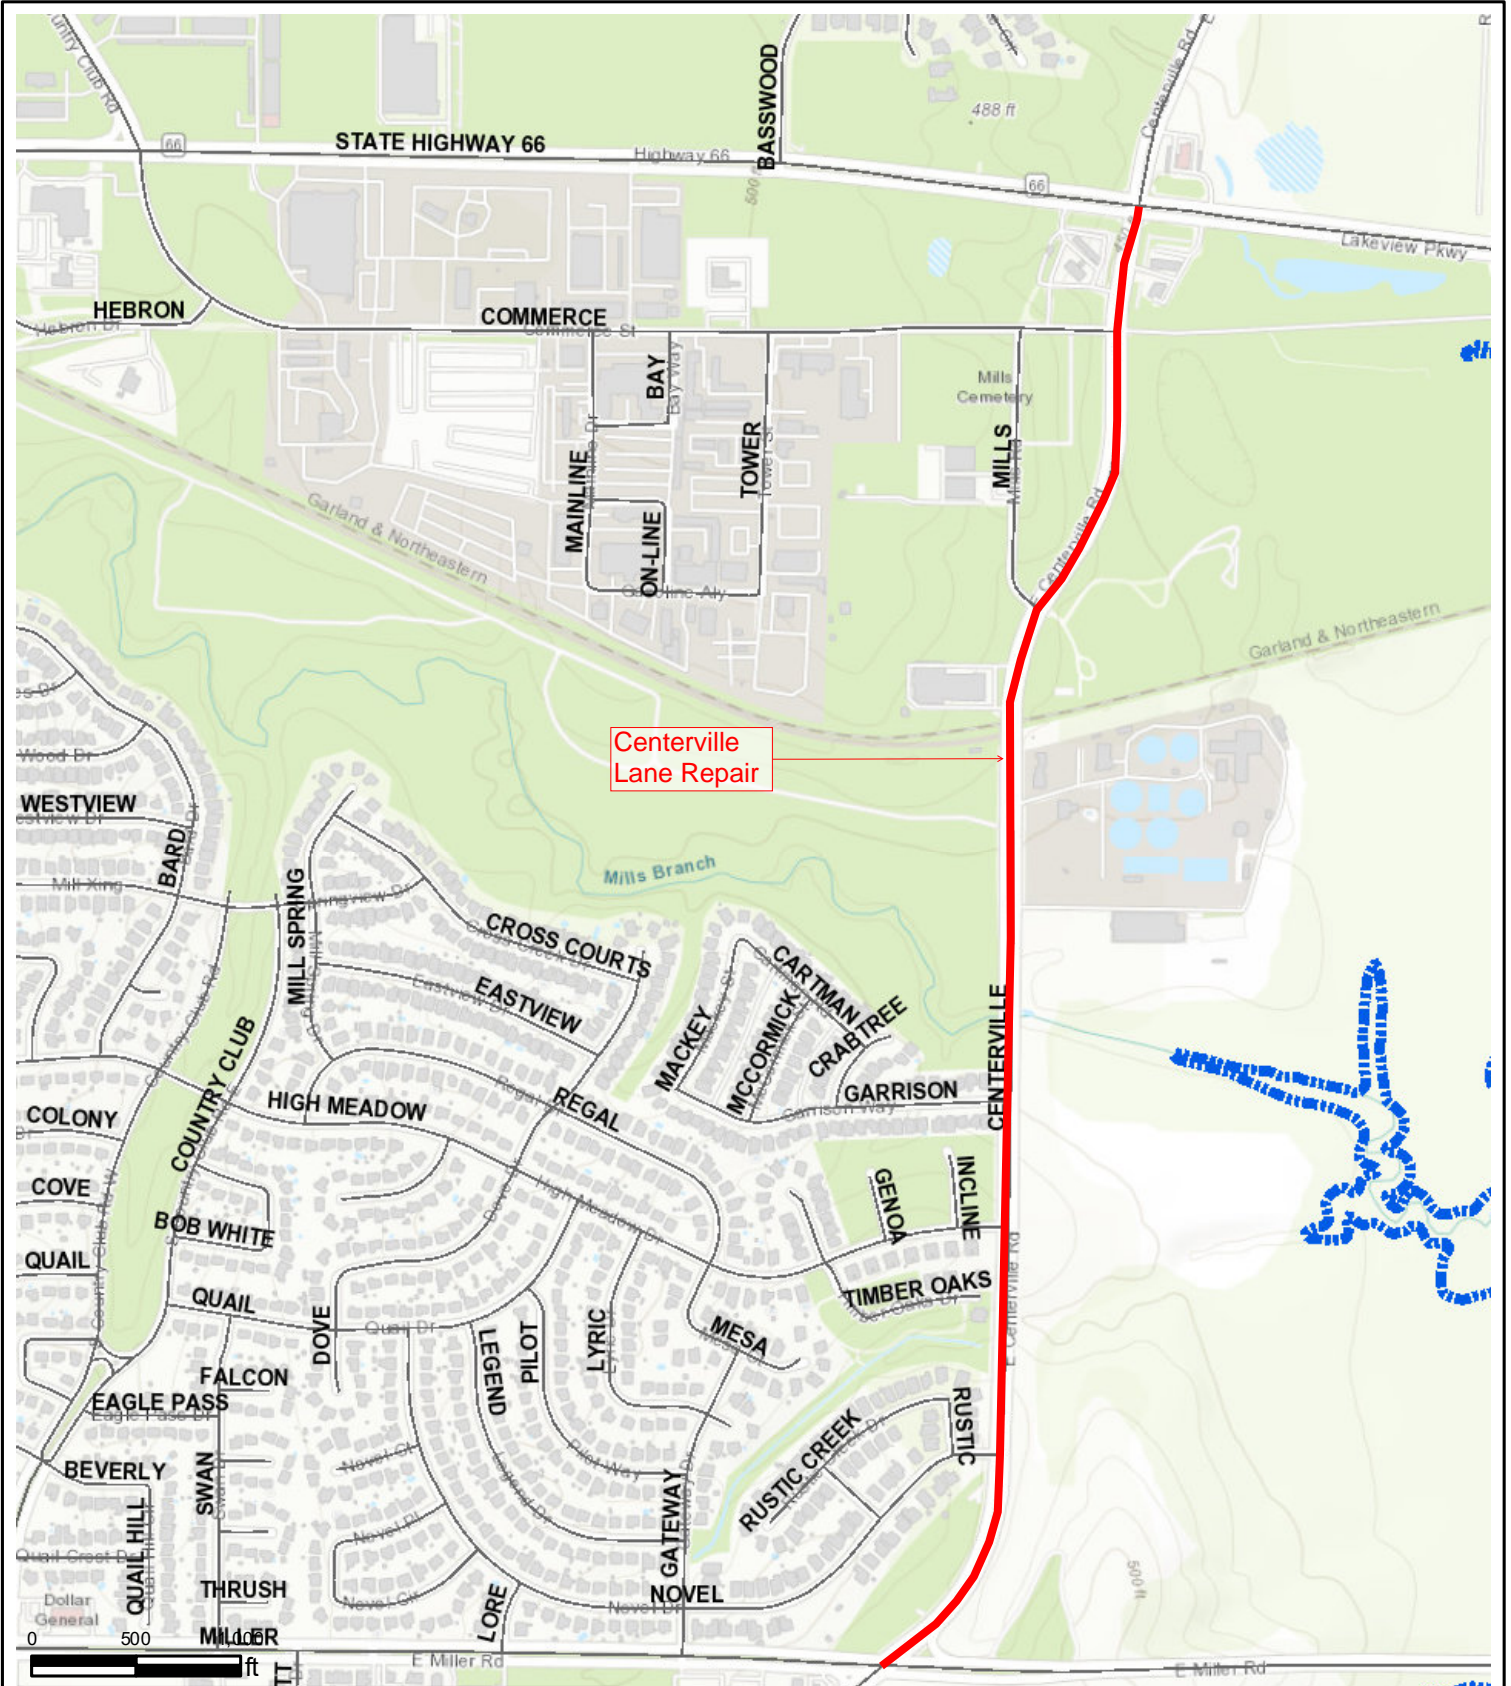

Centerville Road (Miller to SH-66)

Centerville Lane Repair

This map is a user generated static output from an Internet mapping site and is for general reference only. Data layers that appear on this map may or may not be accurate, current, or otherwise reliable. THIS MAP IS NOT TO BE USED FOR NAVIGATION.

Service Layer Credits: Sources: Esri, HERE, Garmin, Intermap, increment P Corp., GEBCO, USGS, FAO, NPS, NRCAN, GeoBase, IGN, Kadaster NL, Ordnance Survey, Esri Japan, METI, Esri China (Hong Kong), (c) Author: ArcGIS Web AppBuilder 9/22/2021 2:17:23 PM