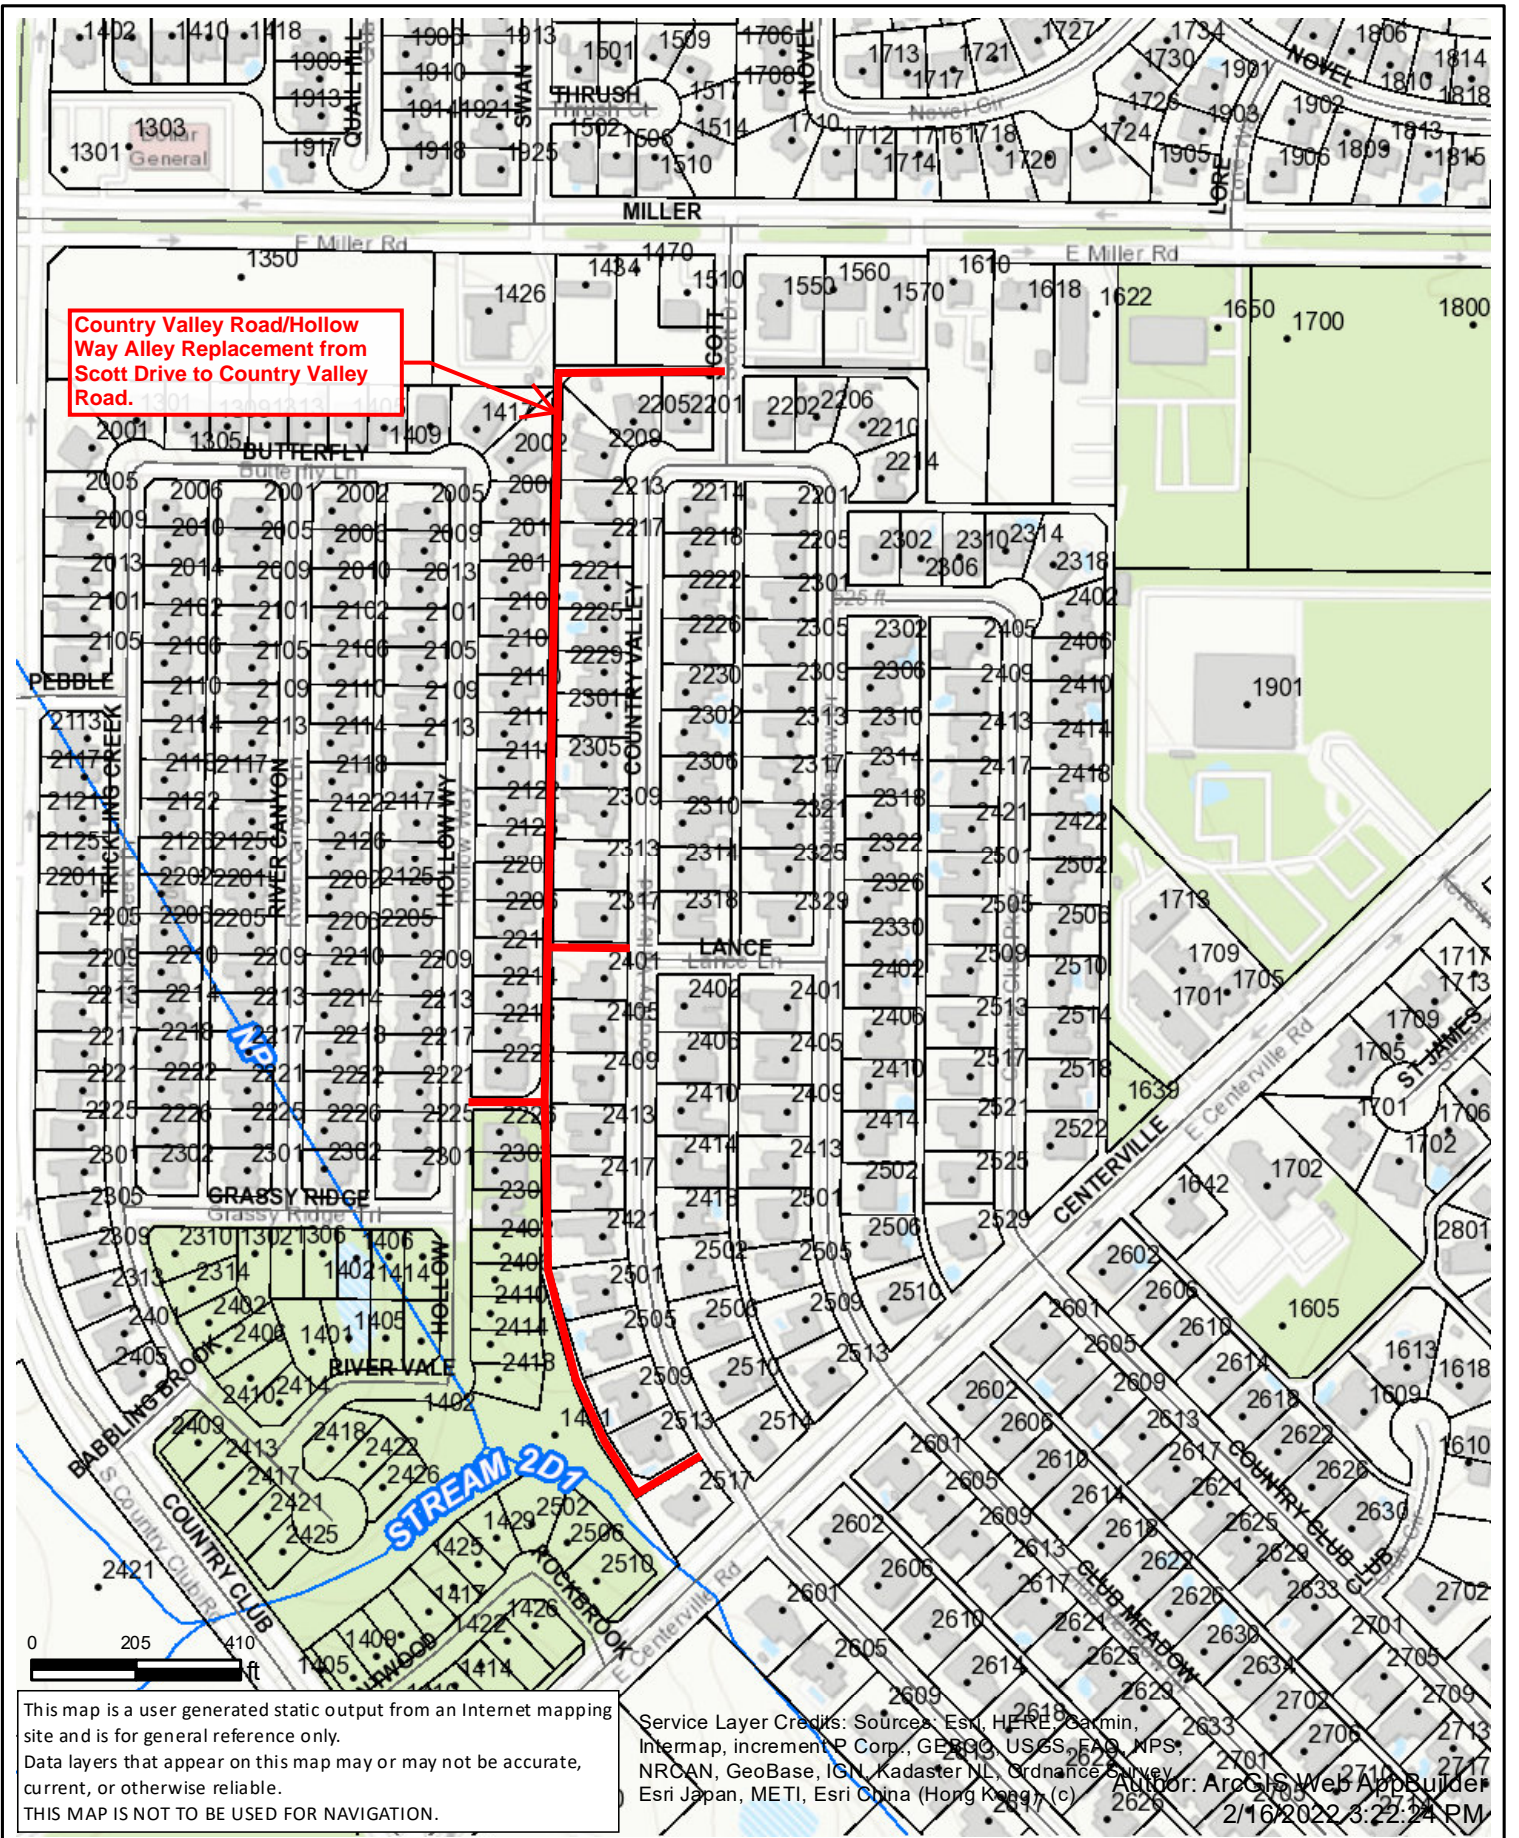

# Country Valley/Hollow Way Alley

Country Valley Road/Hollow Way Alley Replacement from Scott Drive to Country Valley Road.

This map is a user generated static output from an Internet mapping site and is for general reference only. Data layers that appear on this map may or may not be accurate, current, or otherwise reliable. THIS MAP IS NOT TO BE USED FOR NAVIGATION.

Service Layer Credits: Sources: Esri, HERE, Garmin, Intermap, increment P Corp., GEBCO, USGS, FAO, NPS, NRCAN, GeoBase, IGN, Kadaster NL, Ordnance Survey, Esri Japan, METI, Esri China (Hong Kong), Swisstopo, Mapbox, (c) 2011-2012 Esri, Inc. All rights reserved. Author: ArcGIS Web App Builder 2/16/2022 3:22:24 PM