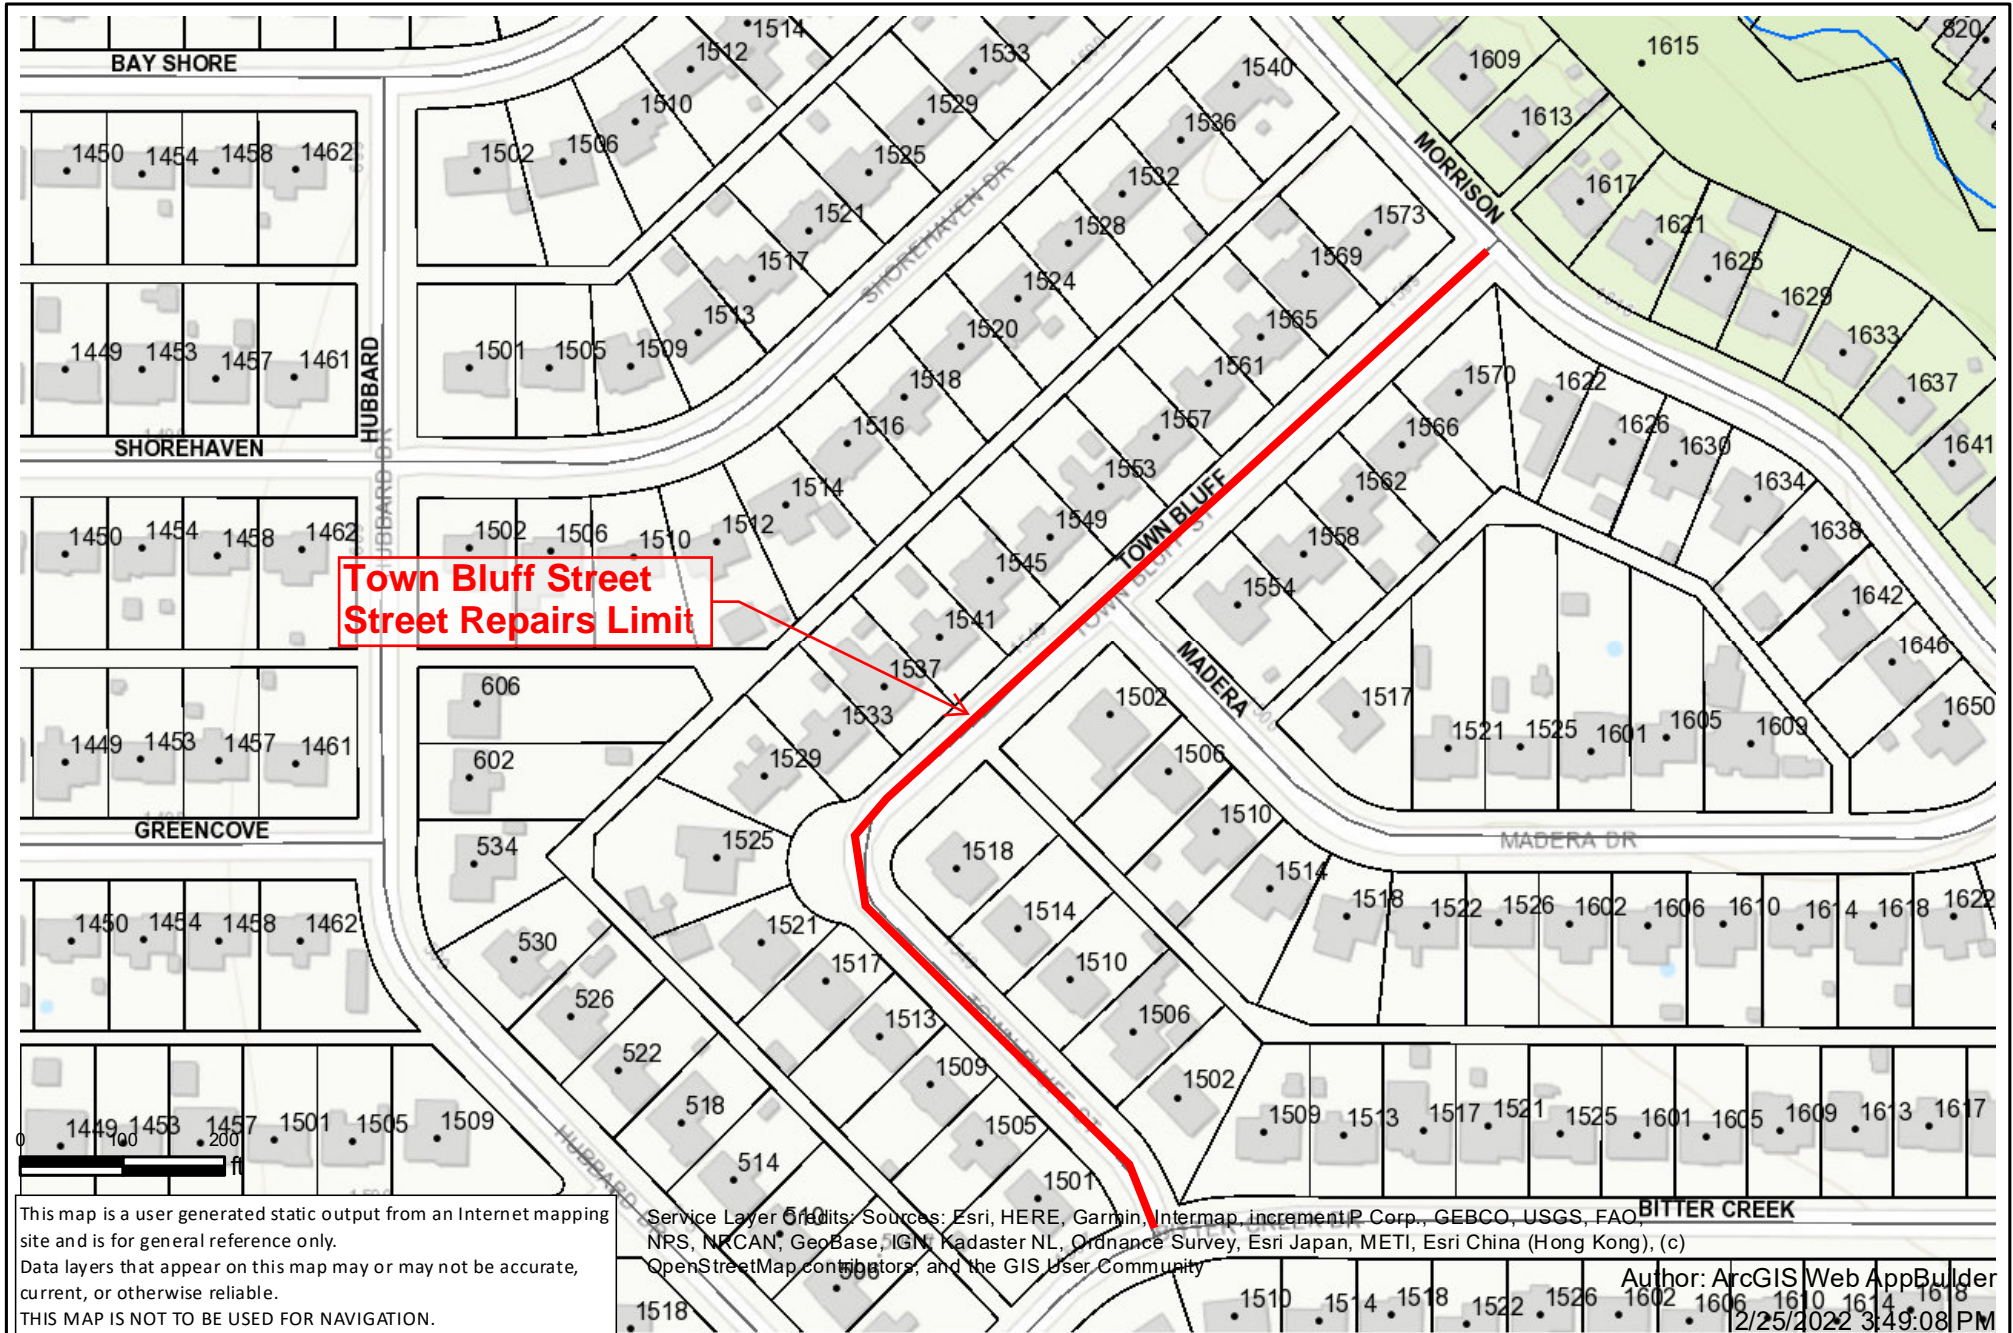

Town Bluff Street (Bitter Creek to Morrison)

**Town Bluff Street
Street Repairs Limit**

This map is a user generated static output from an Internet mapping site and is for general reference only.
Data layers that appear on this map may or may not be accurate, current, or otherwise reliable.
THIS MAP IS NOT TO BE USED FOR NAVIGATION.