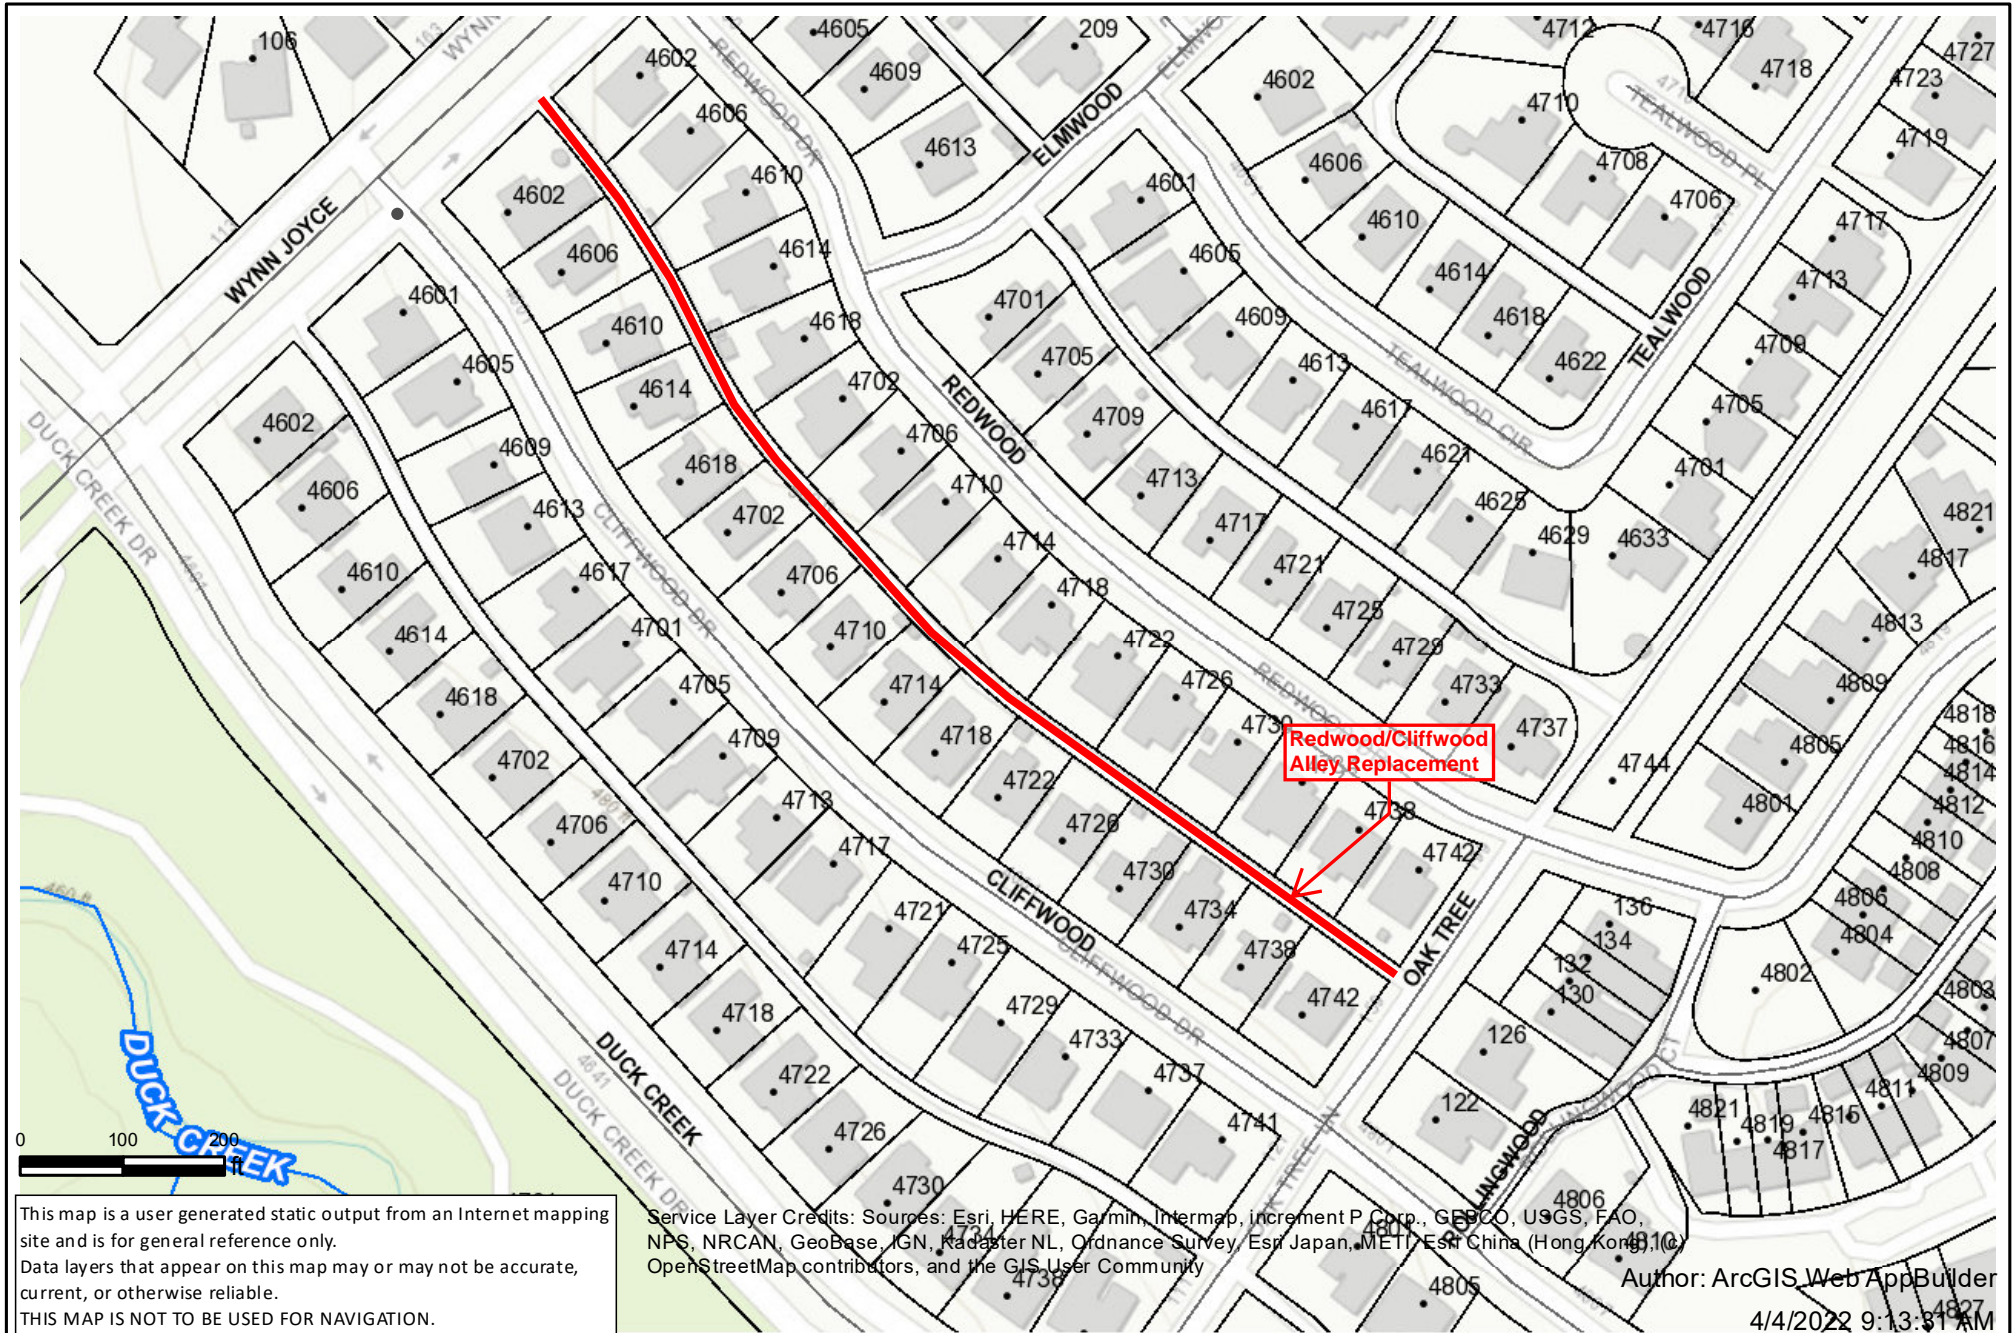

# Redwood/Cliffwood Alley (Wynn Joyce to Oak Tree)

This map is a user generated static output from an Internet mapping site and is for general reference only.  
Data layers that appear on this map may or may not be accurate, current, or otherwise reliable.  
THIS MAP IS NOT TO BE USED FOR NAVIGATION.

Service Layer Credits: Sources: Esri, HERE, Garmin, Intermap, increment P Corp., GEBCO, USGS, FAO, NPS, NRCAN, Geobase, IGN, Kadaster NL, Ordnance Survey, Esri Japan, METI, Esri China (Hong Kong), Swisstopo, OpenStreetMap contributors, and the GIS User Community