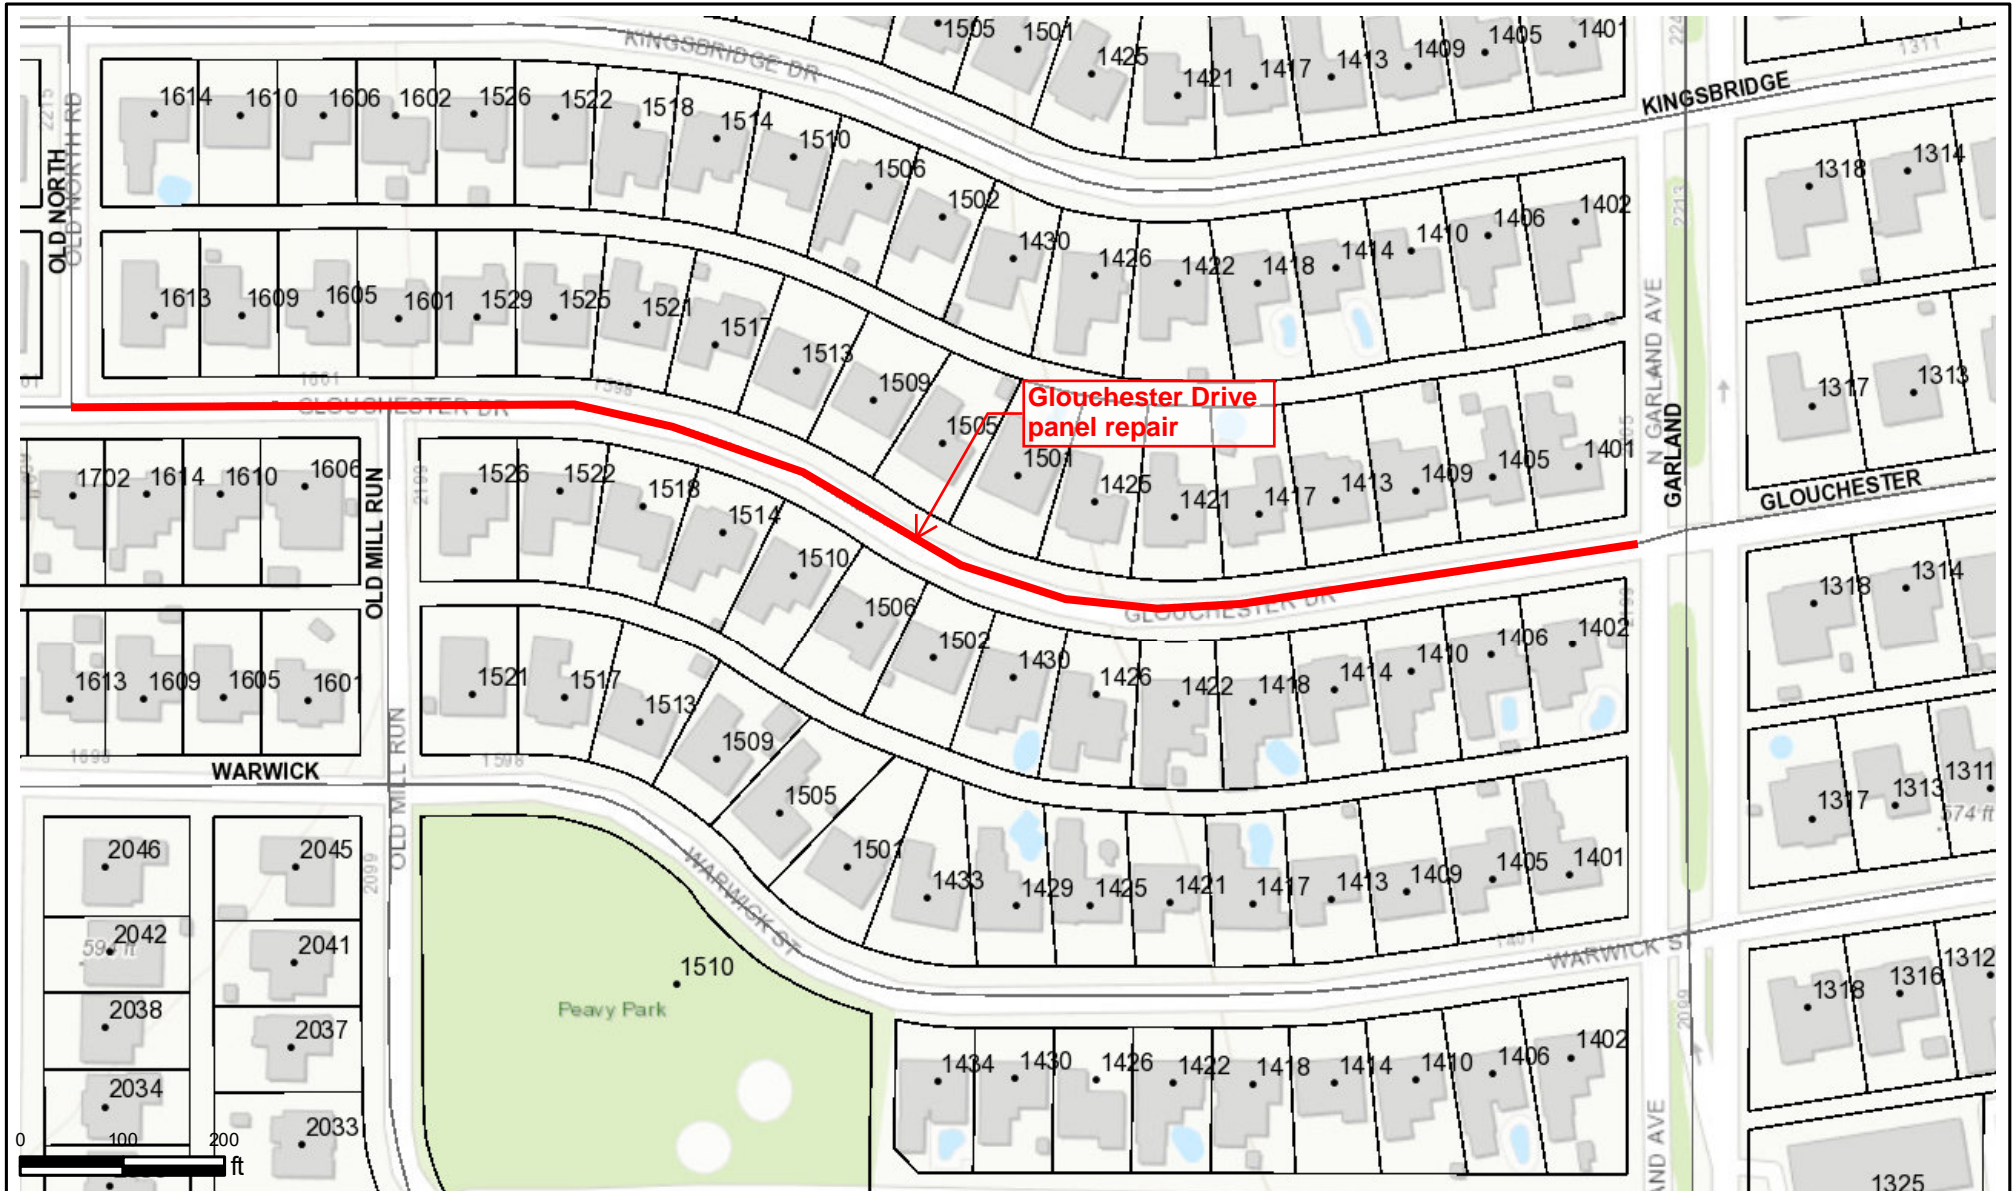

Gloucester Drive (Garland to Old Mill Run)

This map is a user generated static output from an Internet mapping site and is for general reference only.
Data layers that appear on this map may or may not be accurate, current, or otherwise reliable.
THIS MAP IS NOT TO BE USED FOR NAVIGATION.