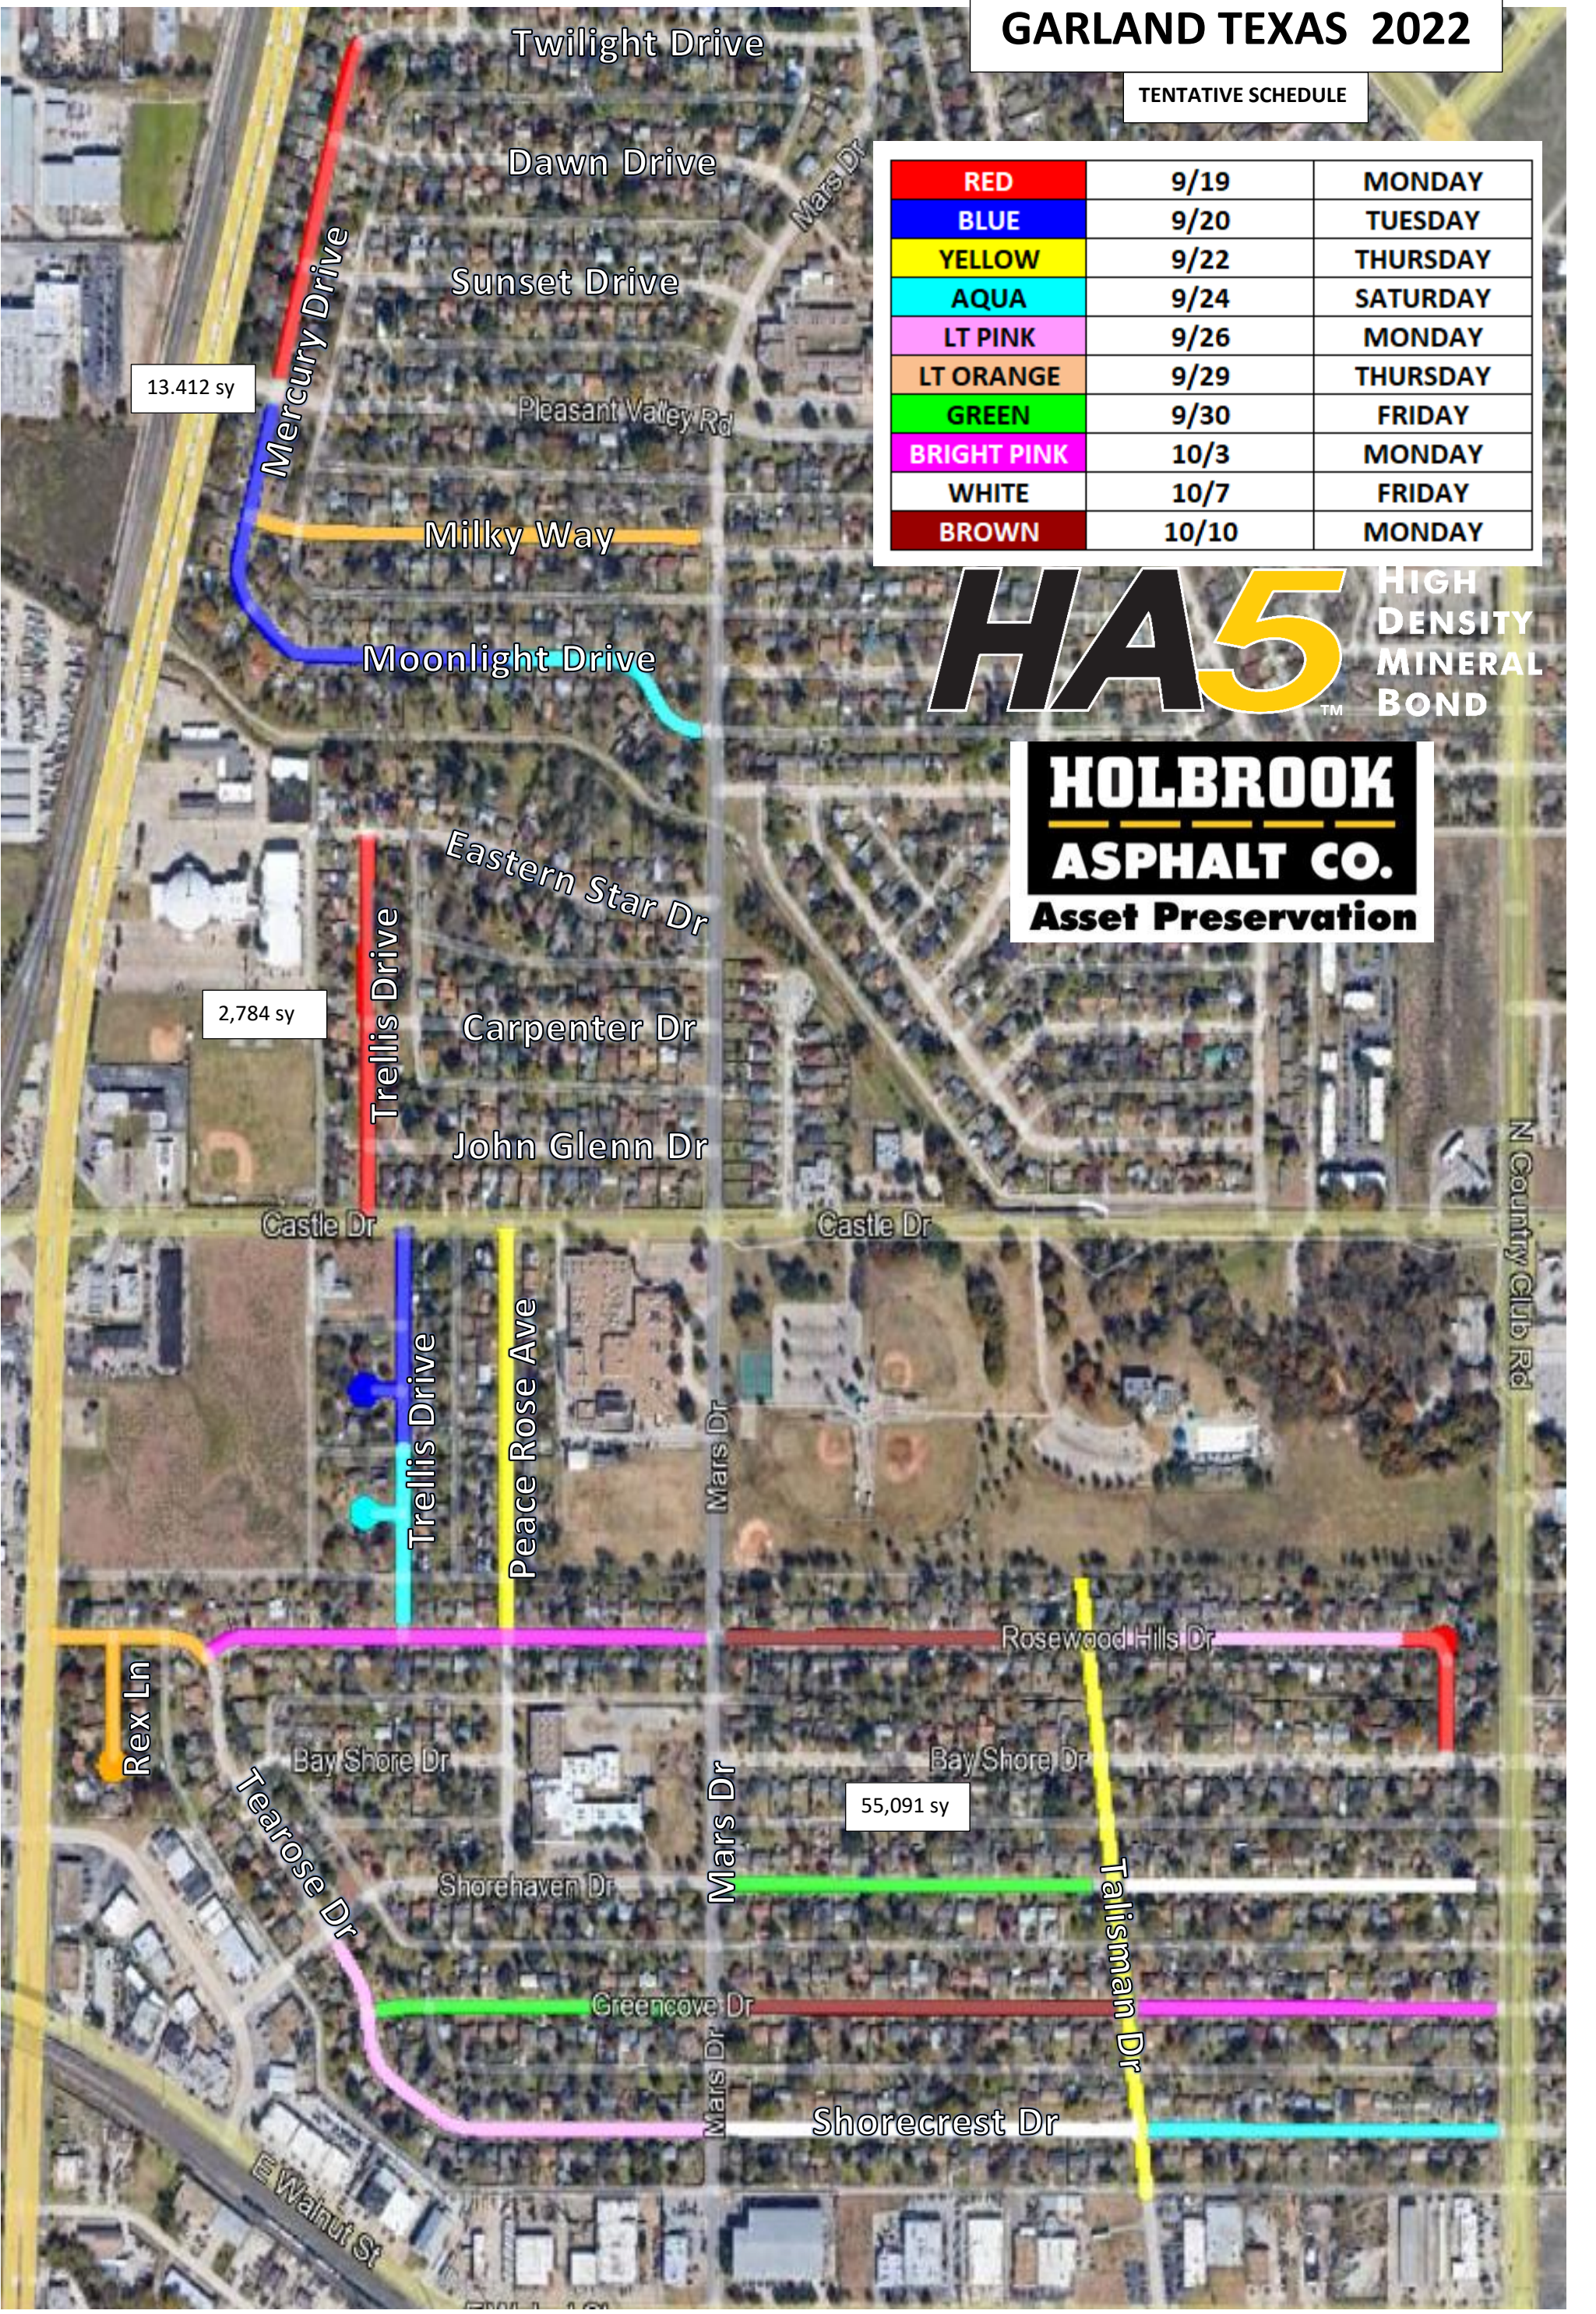

GARLAND TEXAS 2022

TENTATIVE SCHEDULE

RED	9/19	MONDAY
BLUE	9/20	TUESDAY
YELLOW	9/22	THURSDAY
AQUA	9/24	SATURDAY
LT PINK	9/26	MONDAY
LT ORANGE	9/29	THURSDAY
GREEN	9/30	FRIDAY
BRIGHT PINK	10/3	MONDAY
WHITE	10/7	FRIDAY
BROWN	10/10	MONDAY

HA5 HIGH DENSITY MINERAL BOND

HOLBROOK ASPHALT CO.
Asset Preservation

71,287 square yards total