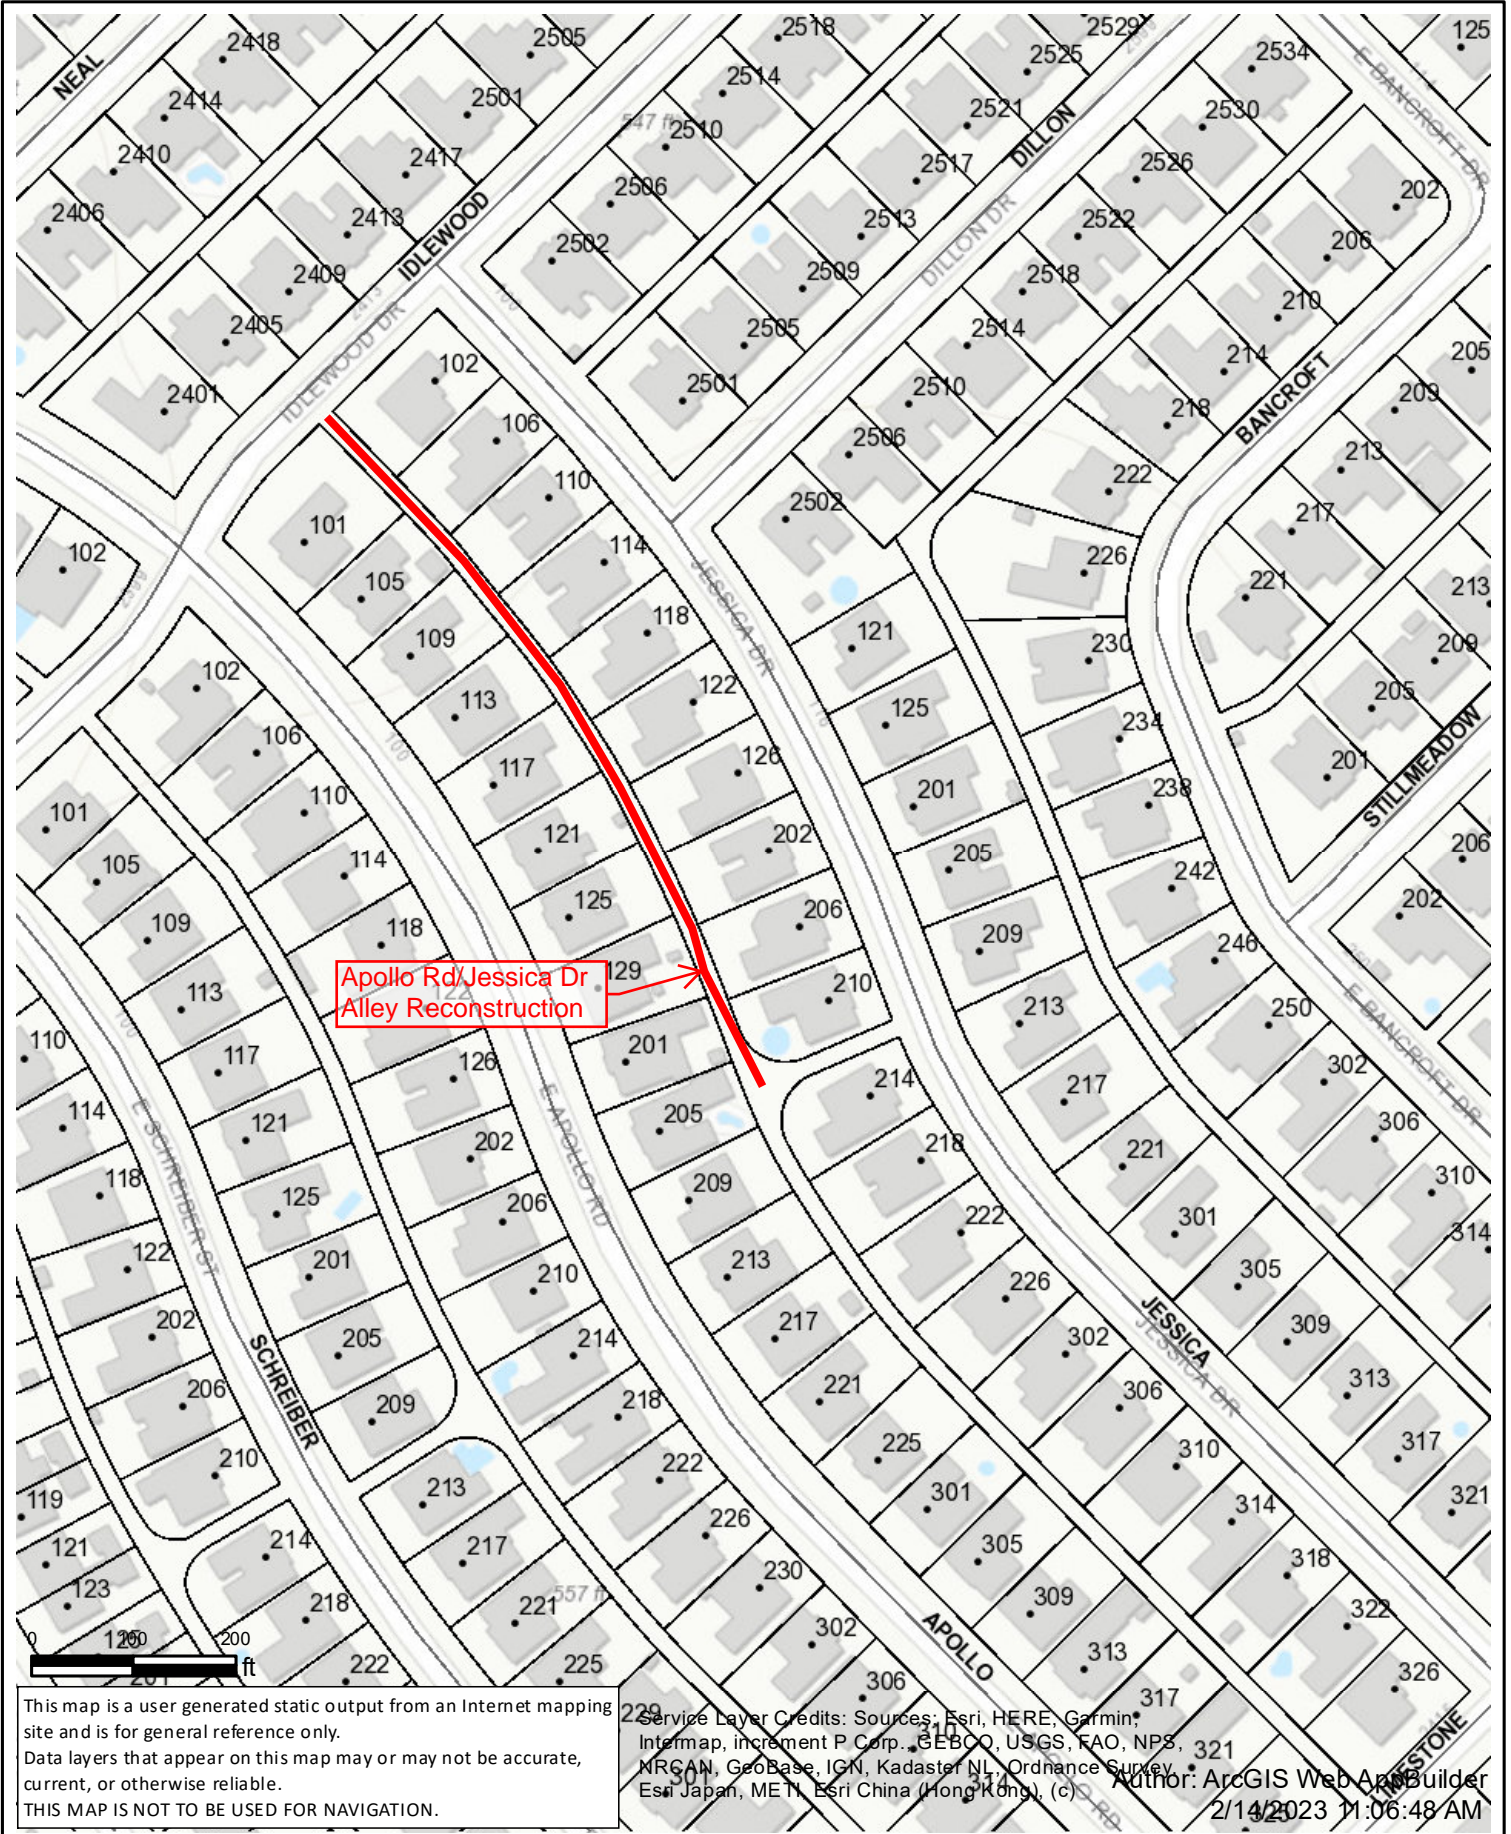

# Apollo Rd/Jessica Dr Alley (Idlewood to Jessica) (E)

Apollo Rd/Jessica Dr  
Alley Reconstruction

This map is a user generated static output from an Internet mapping site and is for general reference only.  
Data layers that appear on this map may or may not be accurate, current, or otherwise reliable.  
THIS MAP IS NOT TO BE USED FOR NAVIGATION.

Service Layer Credits: Sources: Esri, HERE, Garmin, Intermap, increment P Corp., GEBCO, USGS, FAO, NPS, NRCAN, GeoBase, IGN, Kadaster NL, Ordnance Survey, Esri Japan, METI, Esri China (Hong Kong), (c) 2012-2013 Esri and its contributors.  
Author: ArcGIS Web App Builder  
2/14/2023 11:06:48 AM