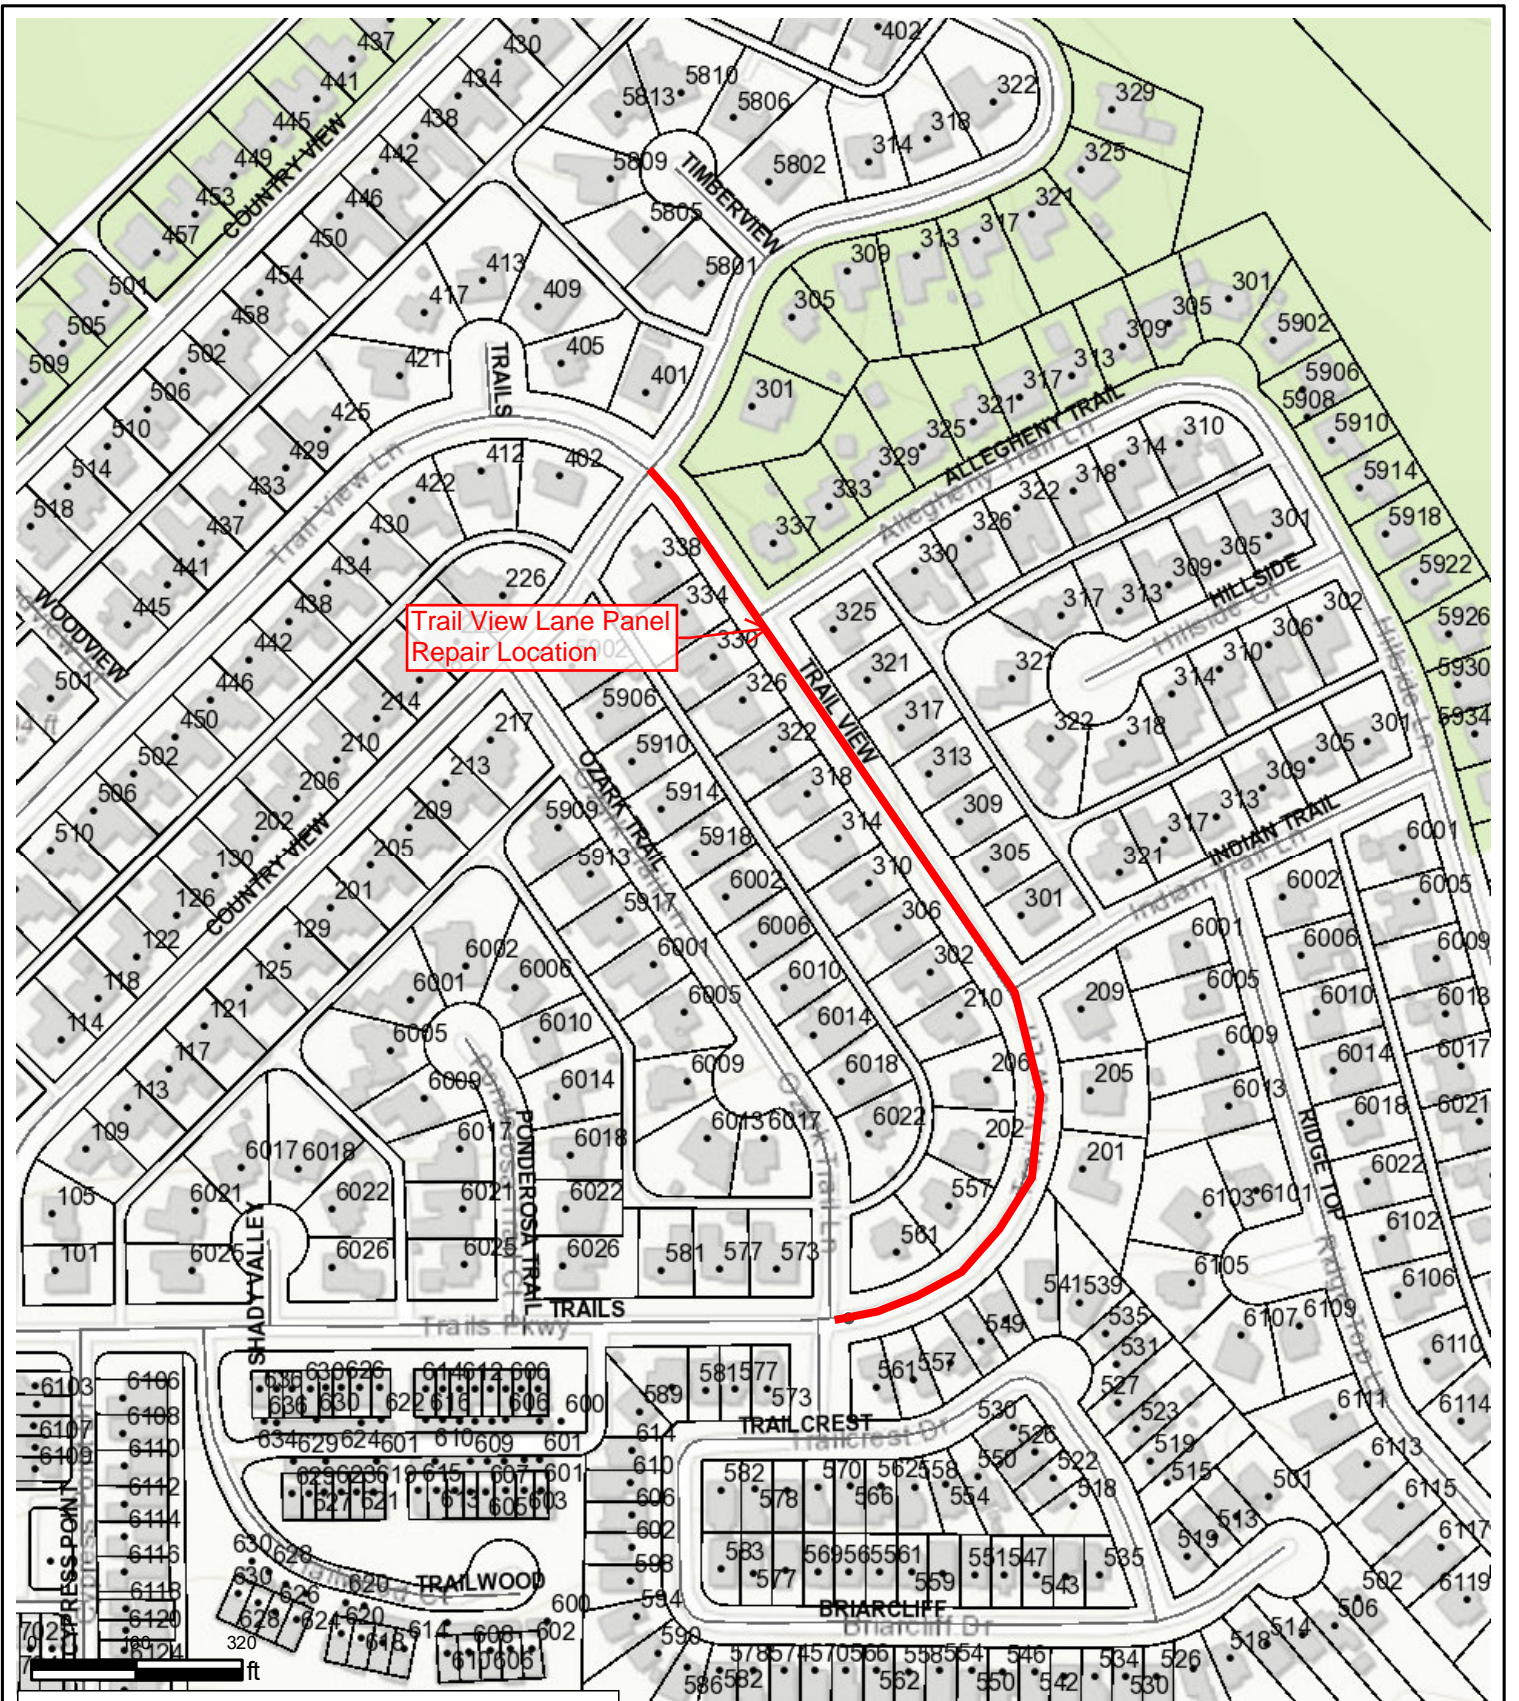

# Trail View Lane (Ozark Trail to Country View)

Trail View Lane Panel  
Repair Location

This map is a user generated static output from an Internet mapping site and is for general reference only.  
Data layers that appear on this map may or may not be accurate, current, or otherwise reliable.  
THIS MAP IS NOT TO BE USED FOR NAVIGATION.

Service Layer Credits: Sources: Esri, HERE, Garmin, Intermap, increment P Corp., GEBCO, USGS, FAO, NPS, NRCAN, GeoBase, IGN, Kadaster NL, Ordnance Survey, Esri Japan, METI, Esri China (Hong Kong), (c) Author: ArcGIS Web AppBuilder 3/29/2023 9:04:40 AM