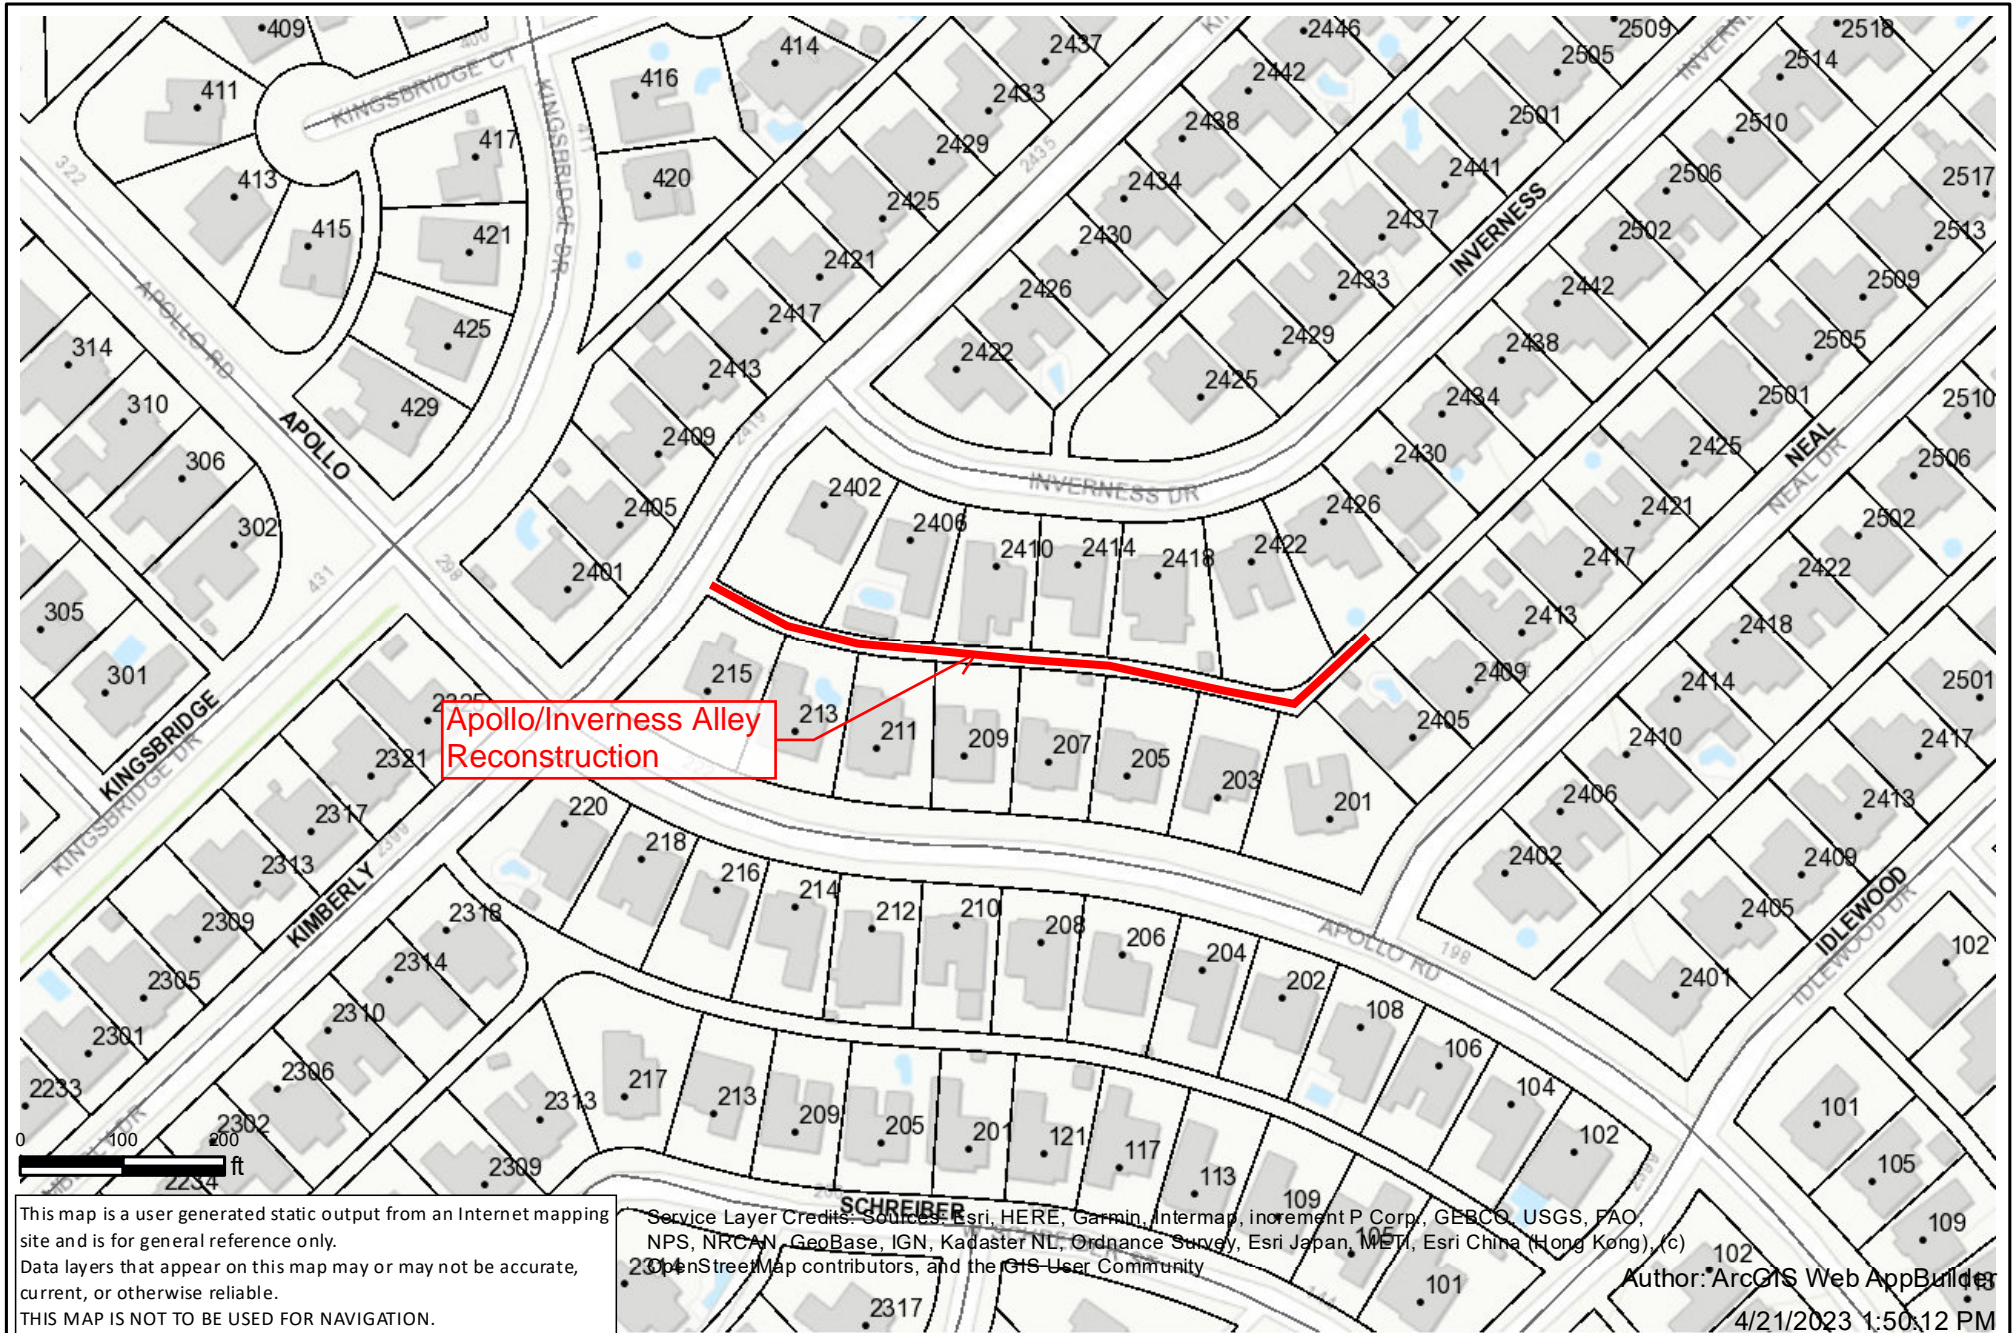

Apollo-Iverness Alley (Kimberly-2405 Neal)

Apollo/Inverness Alley
Reconstruction

This map is a user generated static output from an Internet mapping site and is for general reference only. Data layers that appear on this map may or may not be accurate, current, or otherwise reliable. THIS MAP IS NOT TO BE USED FOR NAVIGATION.

Service Layer Credits: Sources: Esri, HERE, Garmin, Intermap, increment P Corp., GEBCO, USGS, FAO, NPS, NRCAN, GeoBase, IGN, Kadaster NL, Ordnance Survey, Esri Japan, METI, Esri China (Hong Kong), (c) 2018 OpenStreetMap contributors, and the GIS User Community