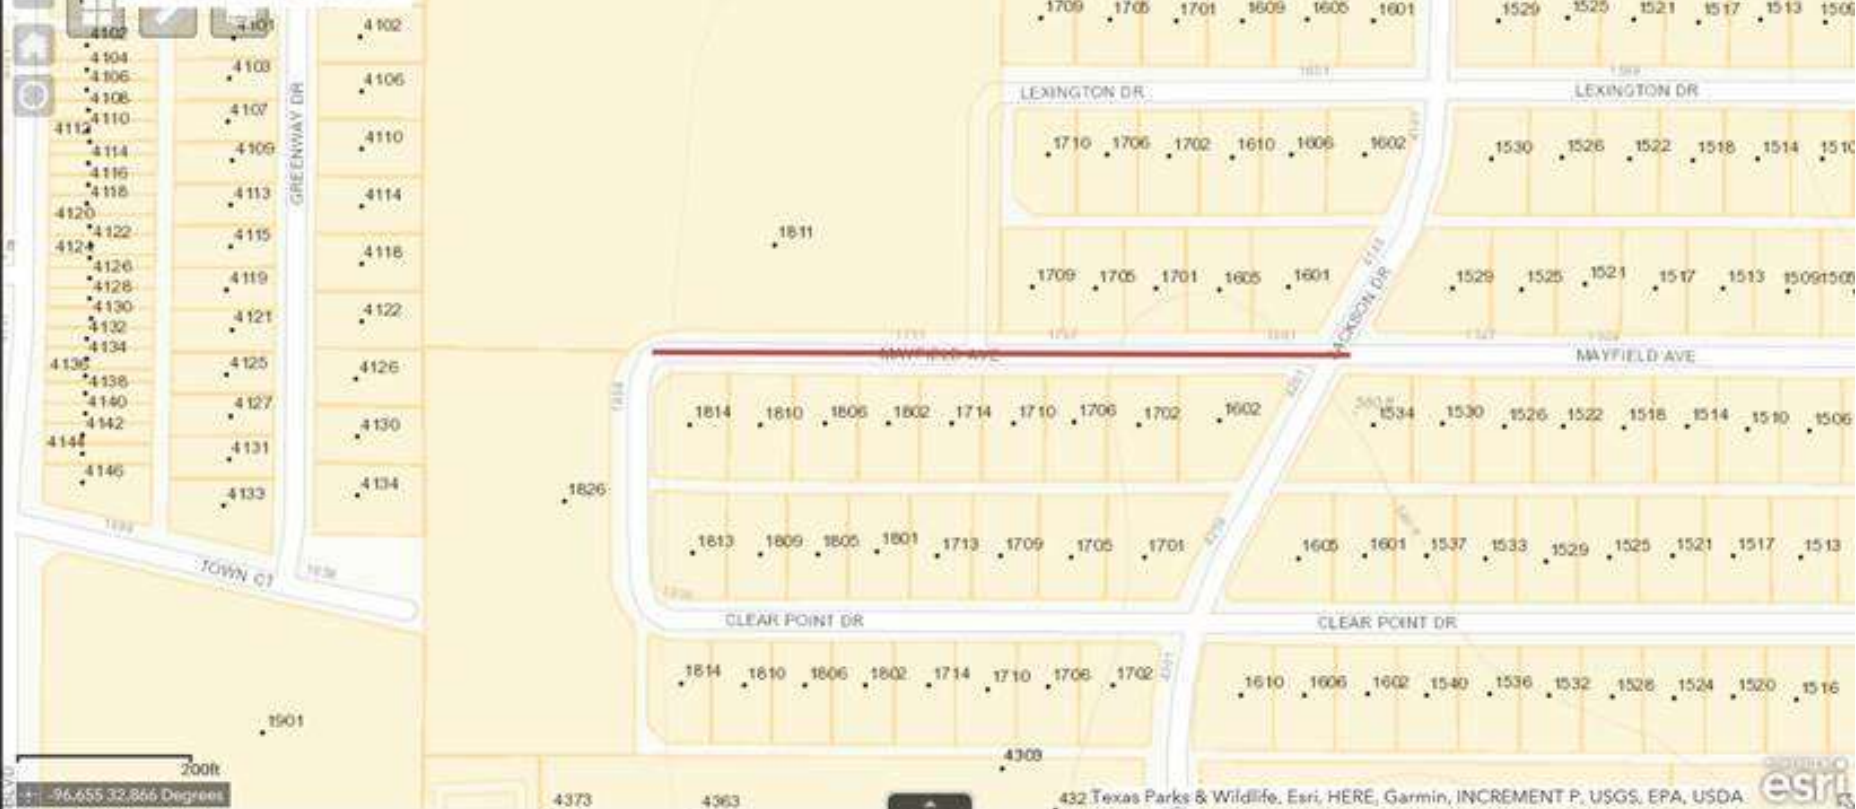

MAYFIELD AVE, GARLAND X

Show search results for MAYFL...

200ft  
-96.65532, 32.866 Degrees