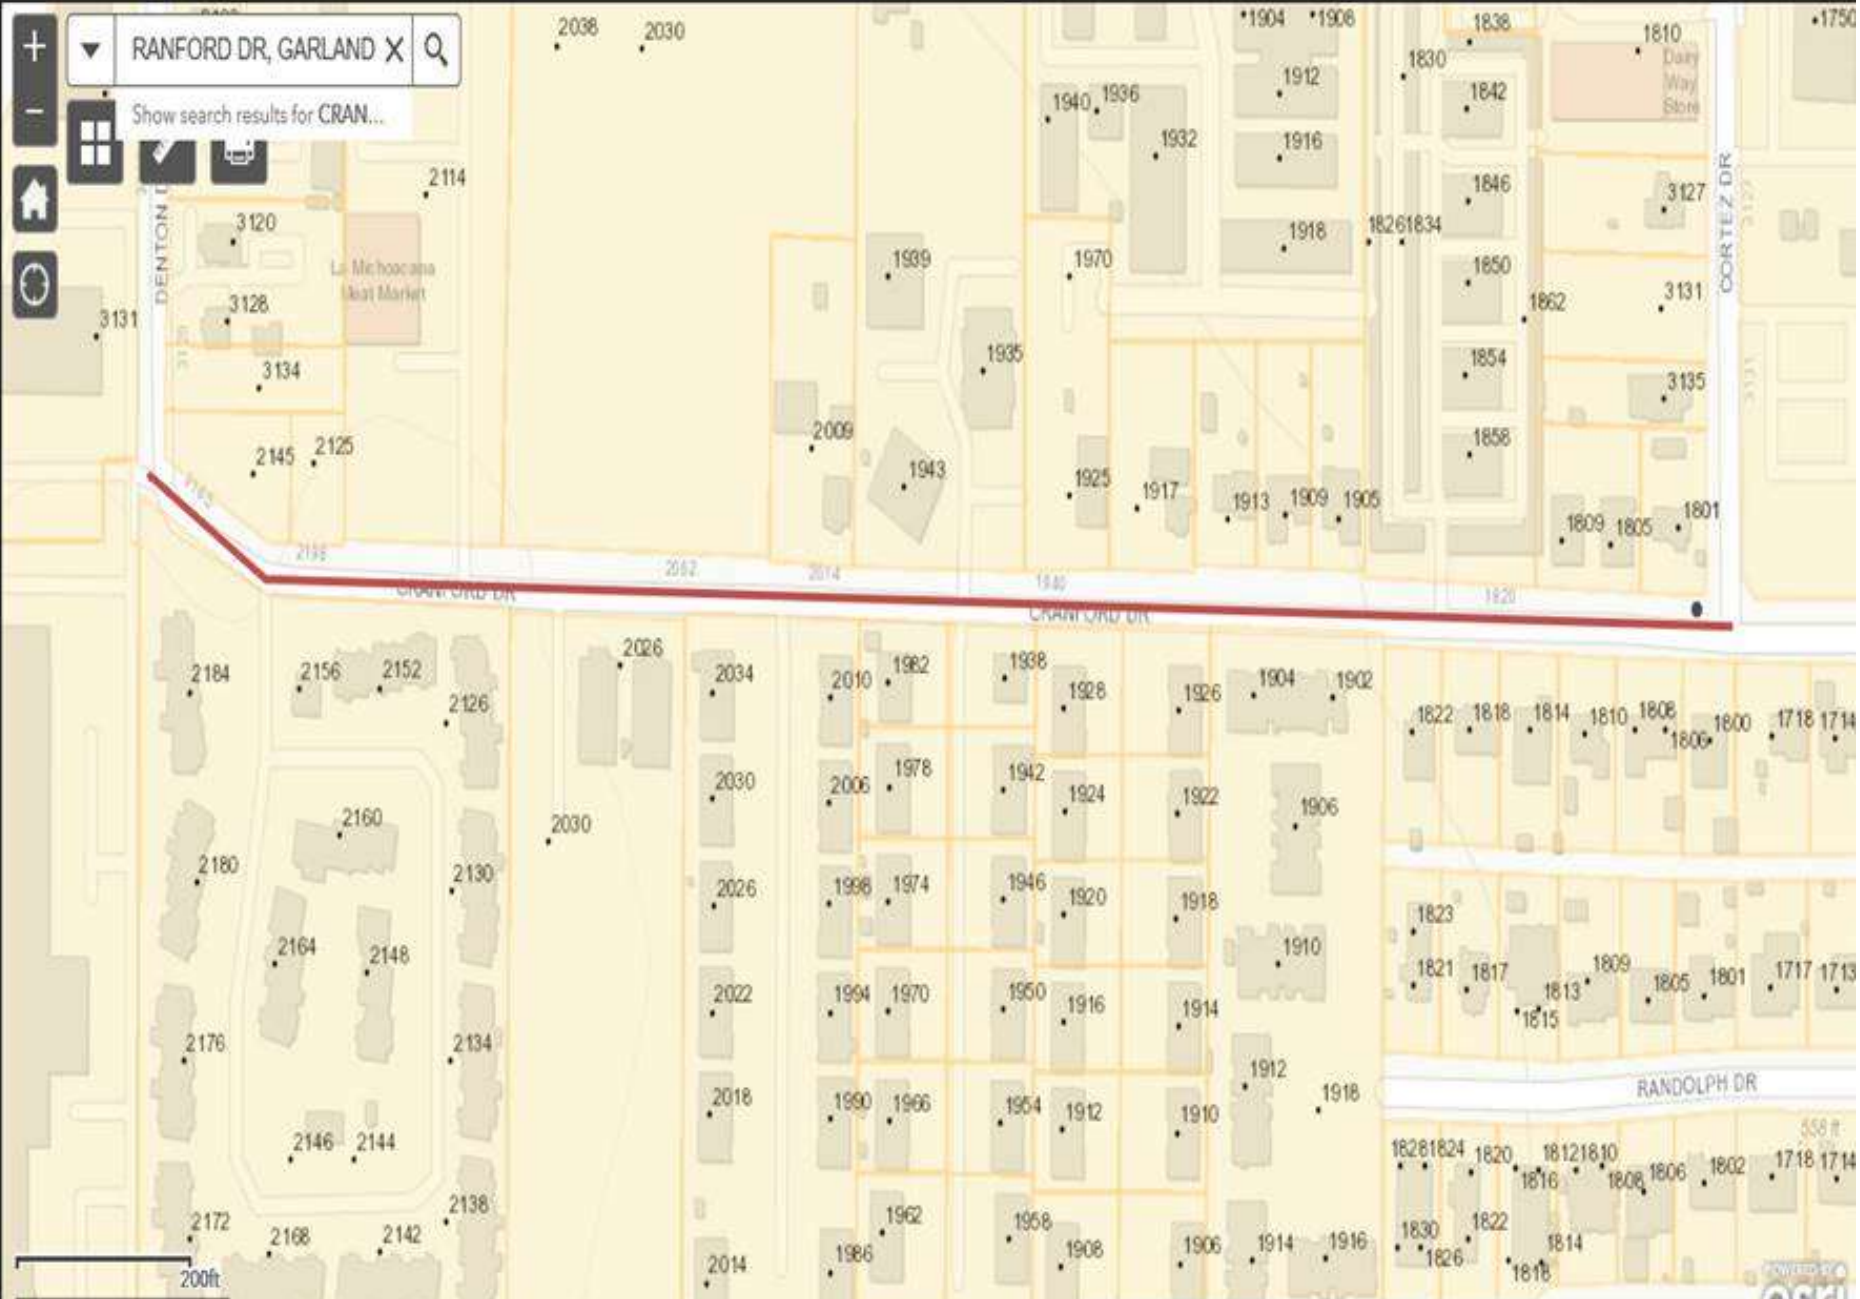

RANFORD DR, GARLAND X

Show search results for CRAN...

200ft

96.657 32.876 Degrees